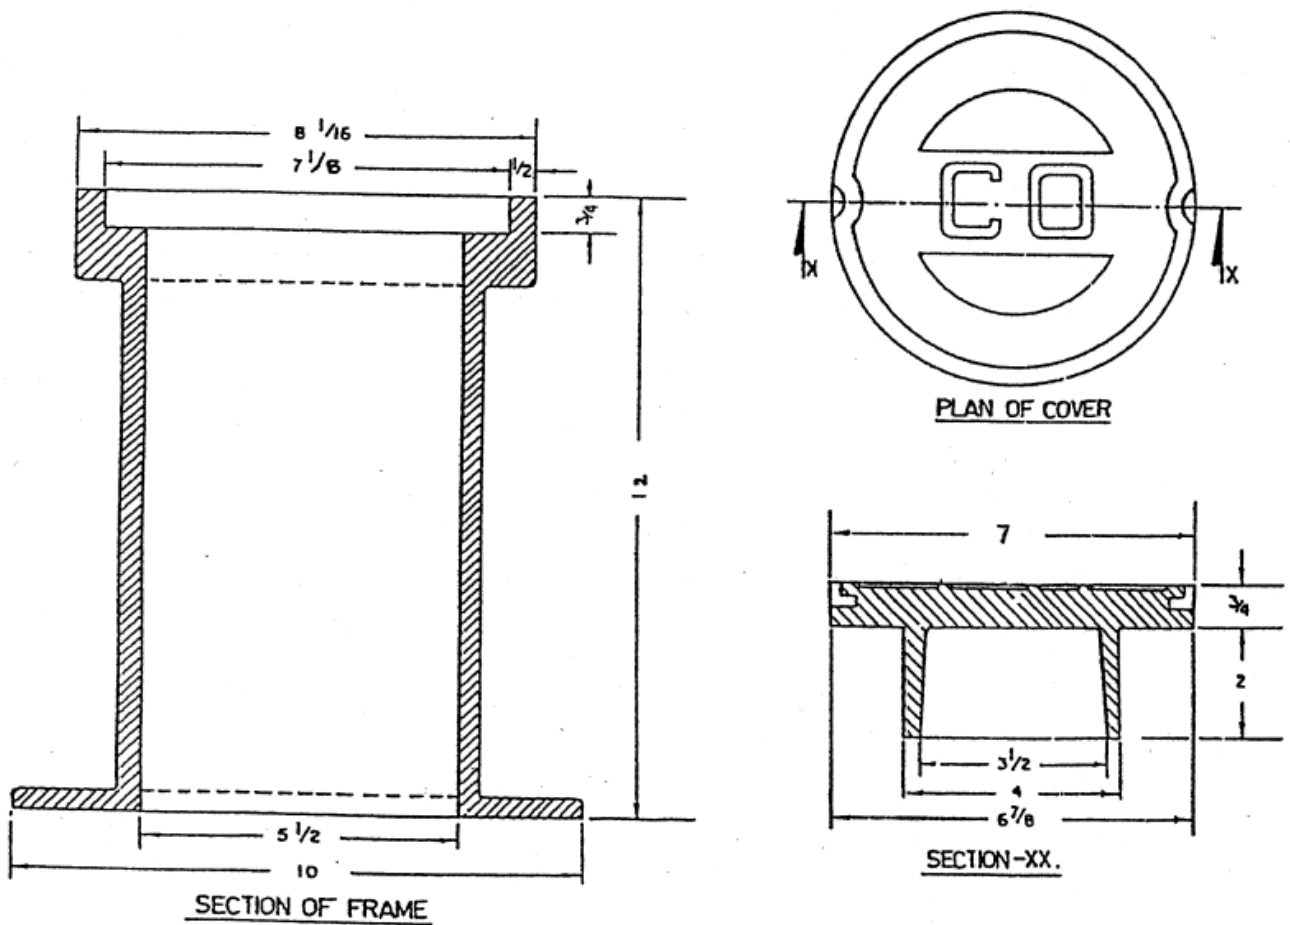

# CAPITOL FOUNDRY OF VA, INC.

2856 CRUSADER CIRCLE  
VIRGINIA BEACH, VA 23453

PHONE: (757) 427-9431

FAX: (757) 427-9308

www.capitolfoundry.net

12" TALL HOUSE CLEANOUT BOX & LID

MATERIAL SPEC: ASTM A-48 CLASS 35B