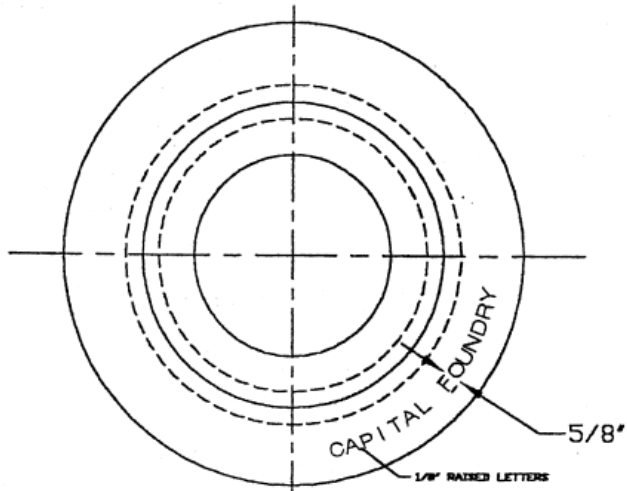

CAPITOL FOUNDRY OF VA, INC.

2856 CRUSADER CIRCLE
VIRGINIA BEACH, VA 23453

PHONE: (757) 427-9431

FAX: (757) 427-9308

www.capitolfoundry.net

BOTTOM VIEW