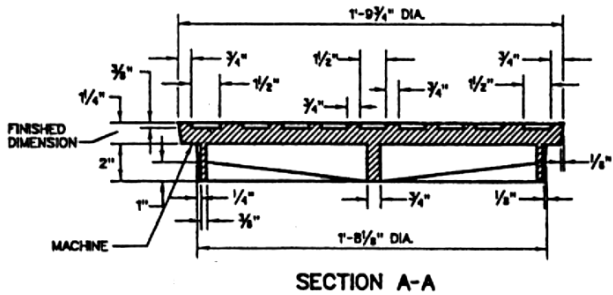

STANDARD HEAVY DUTY MH-1 MANHOLE FRAME & COVER

MATERIAL SPEC: ASTM A-48 CLASS 35B

ITEM #MH-F&C-1\*