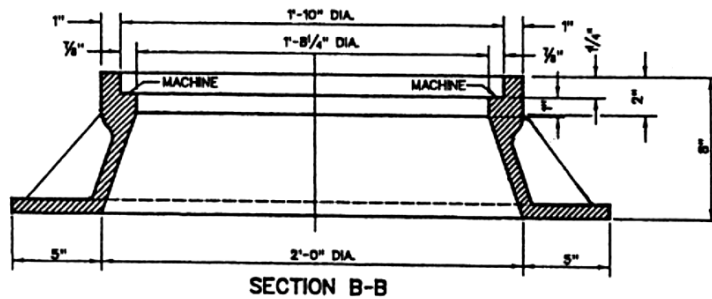

STANDARD HEAVY DUTY MH-1 MANHOLE FRAME & COVER

MATERIAL SPEC: ASTM A-48 CLASS 35B

ITEM #MH-F&C-1\*