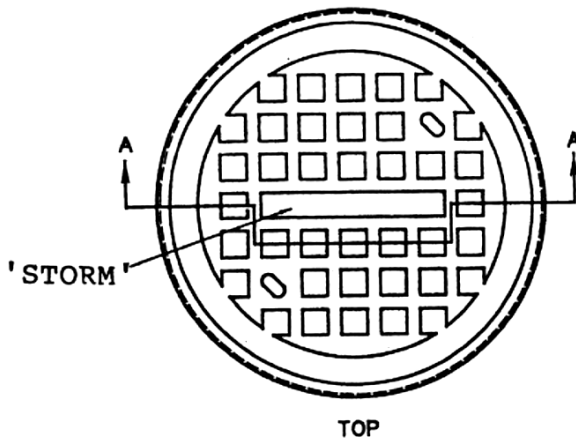

STANDARD HEAVY DUTY MH-1 MANHOLE FRAME & COVER

MATERIAL SPEC: ASTM A-48 CLASS 35B

ITEM #MH-F&C-1\*