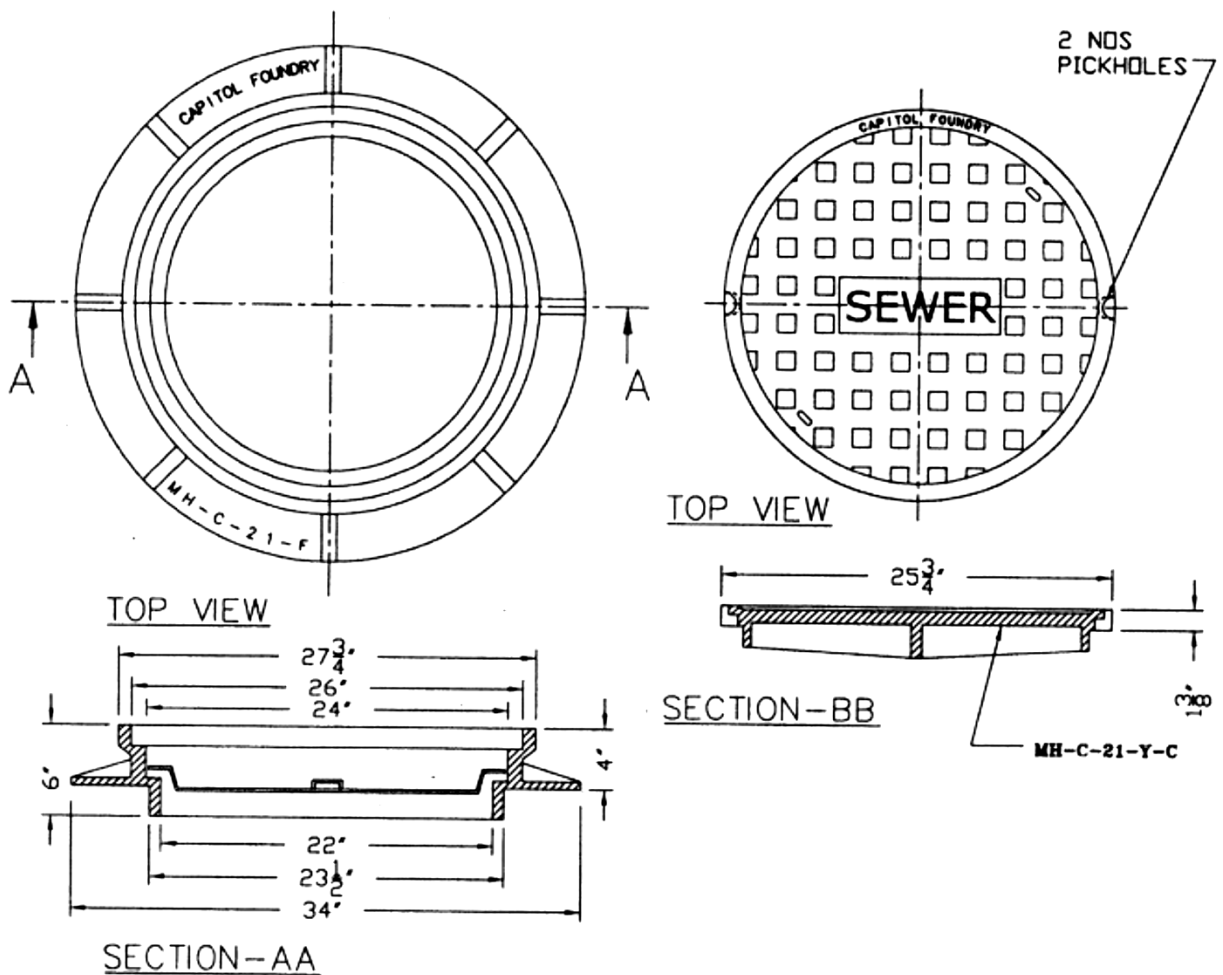

CAPITOL FOUNDRY OF VA, INC.

2856 CRUSADER CIRCLE
VIRGINIA BEACH, VA 23453

PHONE: (757) 427-9431

FAX: (757) 427-9308

www.capitolfoundry.net

ALSO AVAILABLE
MARKED 'STORM'

HAMPTON ROADS REGIONAL 4" TALL MANHOLE FRAME & COVER

MATERIAL SPEC: ASTM A-48 CLASS 35B

ITEM #MH-C-21-Y*SH