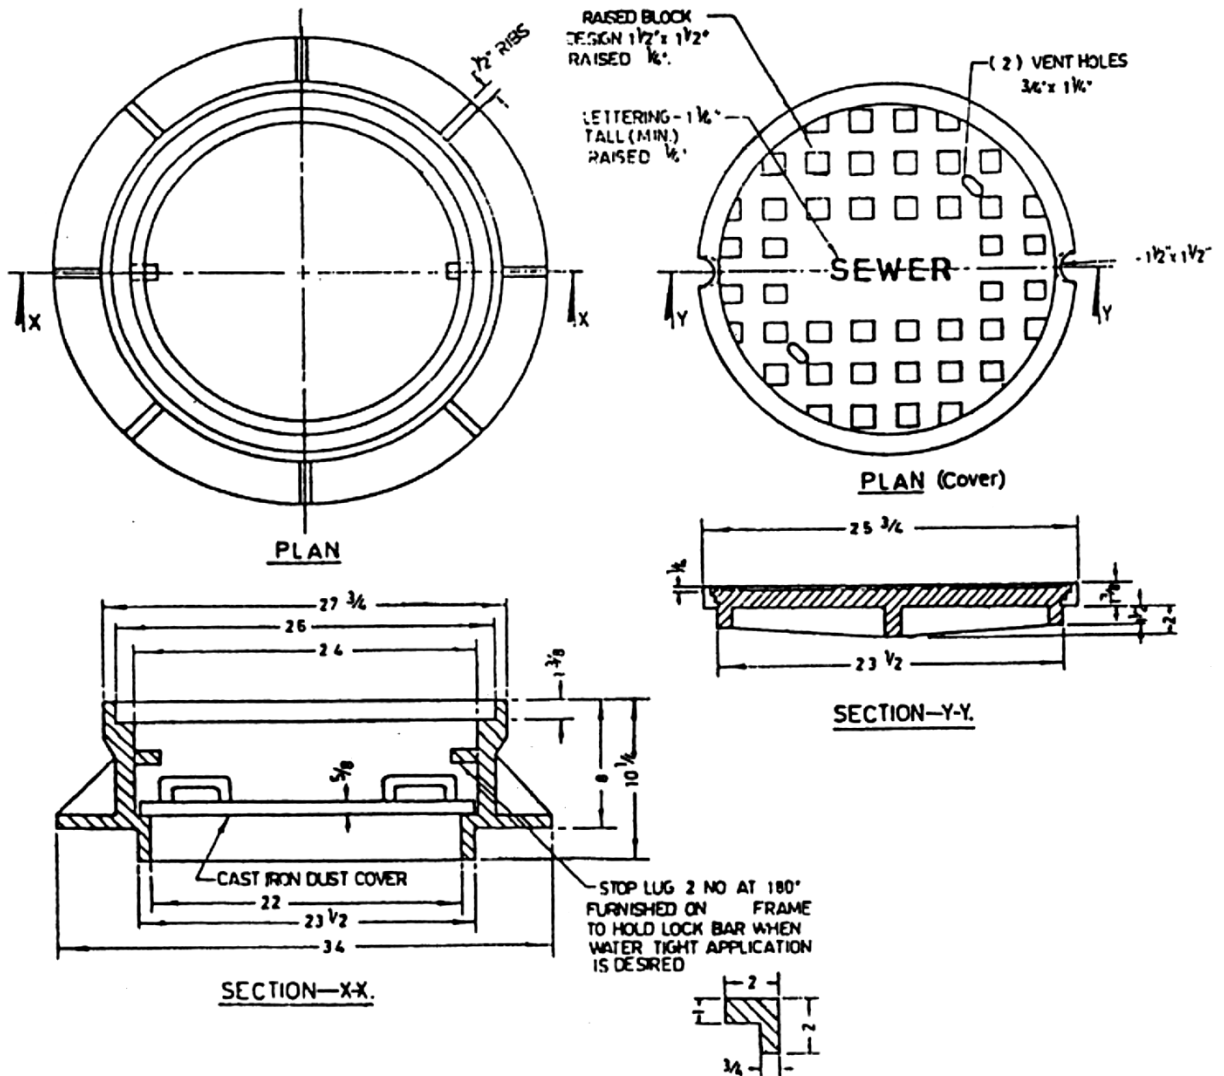

## HAMPTON ROADS REGIONAL MANHOLE FRAME & COVER

MATERIAL SPEC: ASTM A-48 CLASS 35B

ITEM #MH-C-21-Y\*