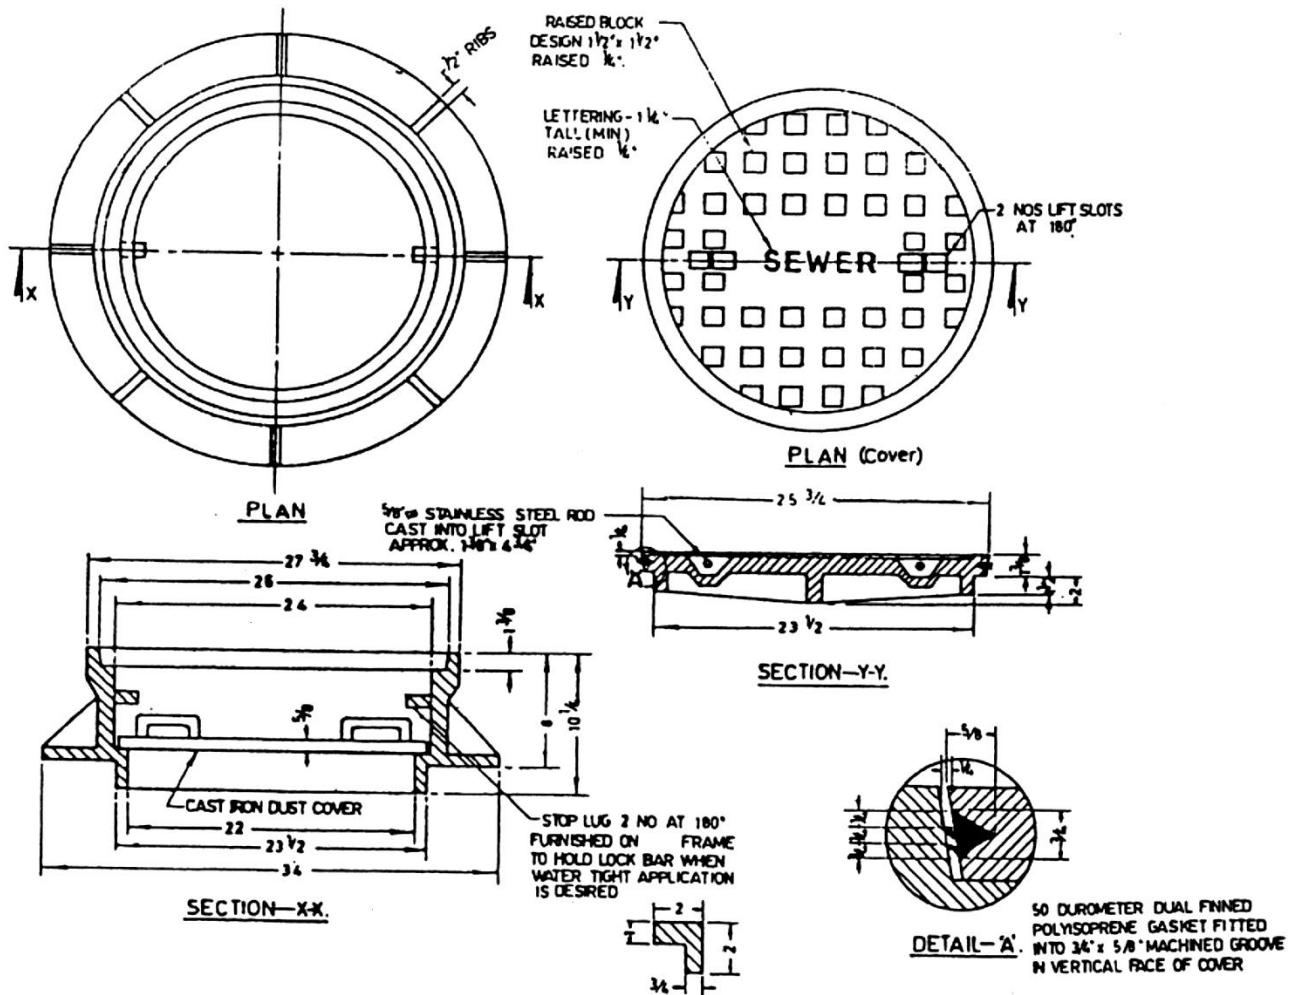

CAPITOL FOUNDRY OF VA, INC.

2856 CRUSADER CIRCLE
VIRGINIA BEACH, VA 23453

PHONE: (757) 427-9431

FAX: (757) 427-9308

www.capitolfoundry.net

HAMPTON ROADS SELF SEALING WATERTIGHT MANHOLE FRAME & COVER

MATERIAL SPEC: ASTM A-48 CLASS 35B

ITEM #MH-C-21-JC/WT*