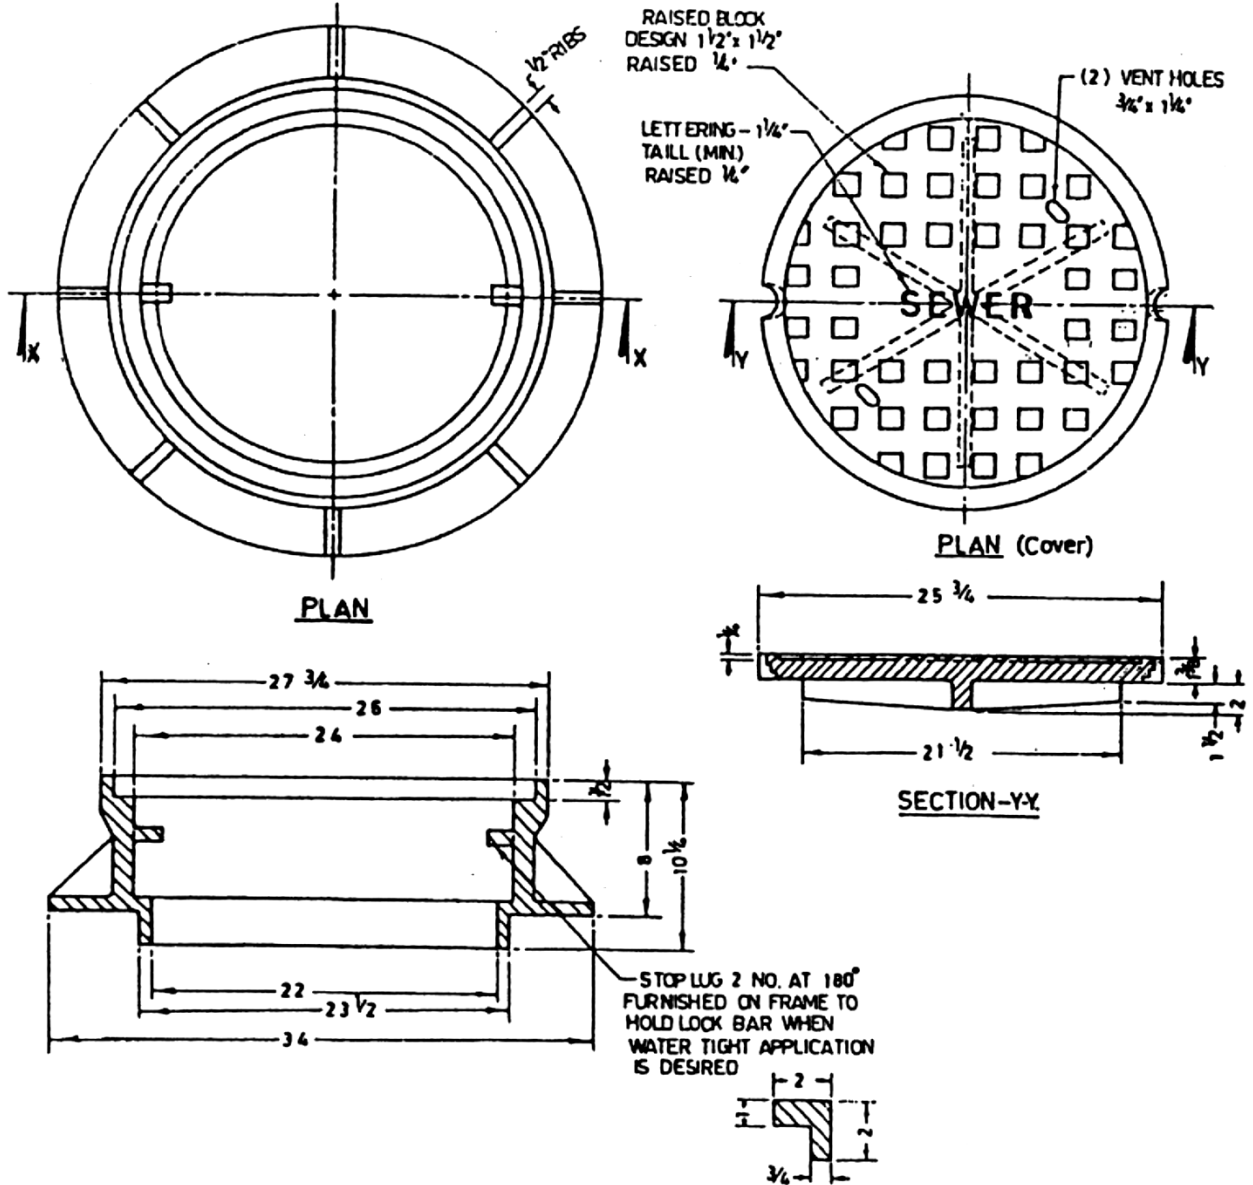

# CAPITOL FOUNDRY OF VA, INC.

2856 CRUSADER CIRCLE  
VIRGINIA BEACH, VA 23453

PHONE: (757) 427-9431

FAX: (757) 427-9308

www.capitolfoundry.net

CITY OF HAMPTON FRAME & 'SEWER' COVER

MATERIAL SPEC: ASTM A-48 CLASS 35B