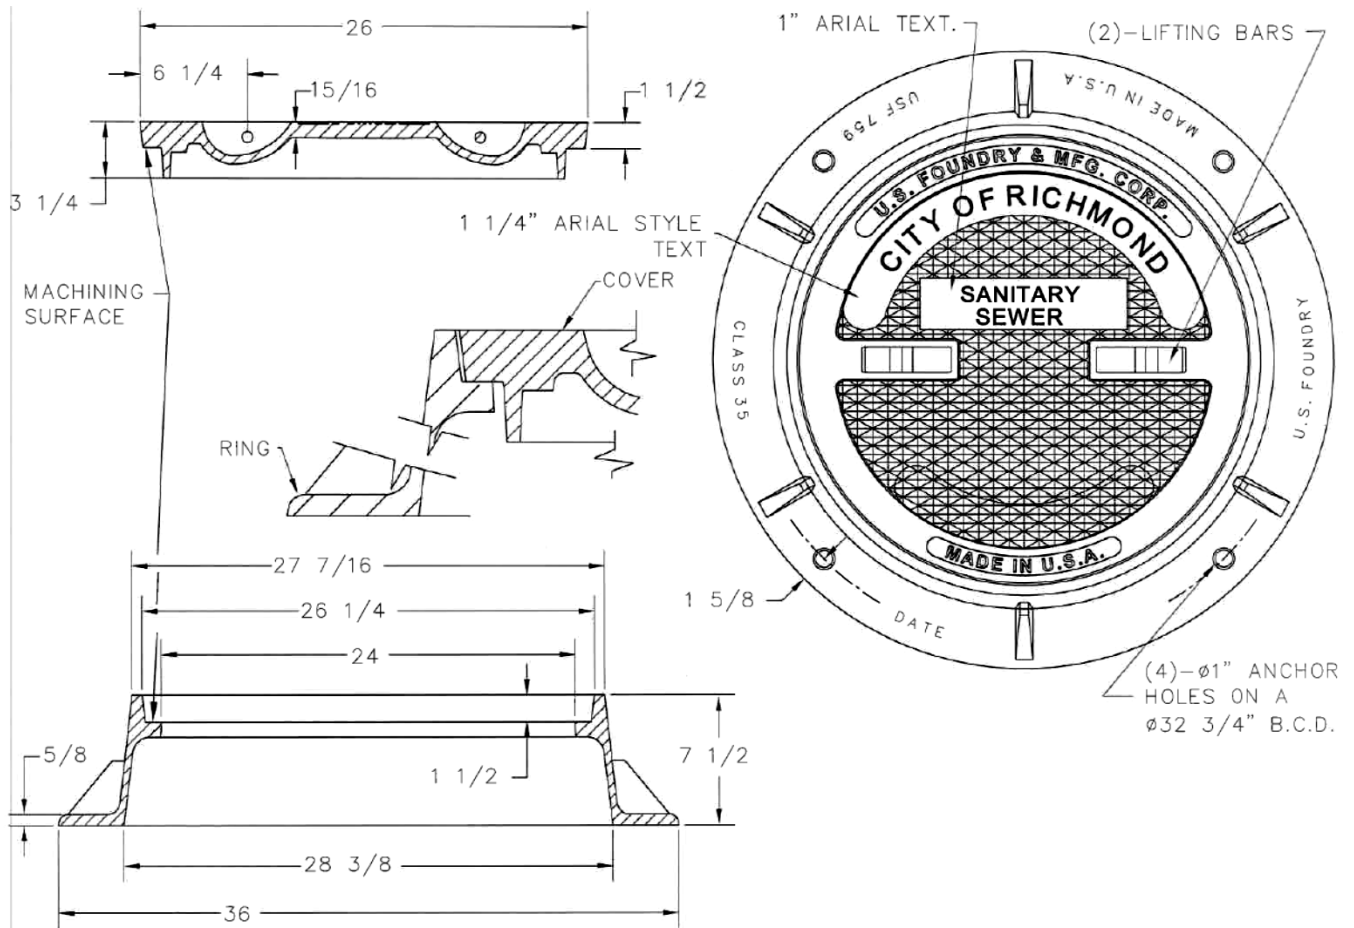

CAPITOL FOUNDRY OF VA, INC.

2856 CRUSADER CIRCLE
VIRGINIA BEACH, VA 23453

PHONE: (757) 427-9431

FAX: (757) 427-9308

www.capitolfoundry.net

ALSO AVAILABLE
MARKED 'STORM'

CITY OF RICHMOND MANHOLE FRAME & COVER

MATERIAL SPEC: ASTM A-48 CLASS 35B

ITEM #MH-759*SS-R