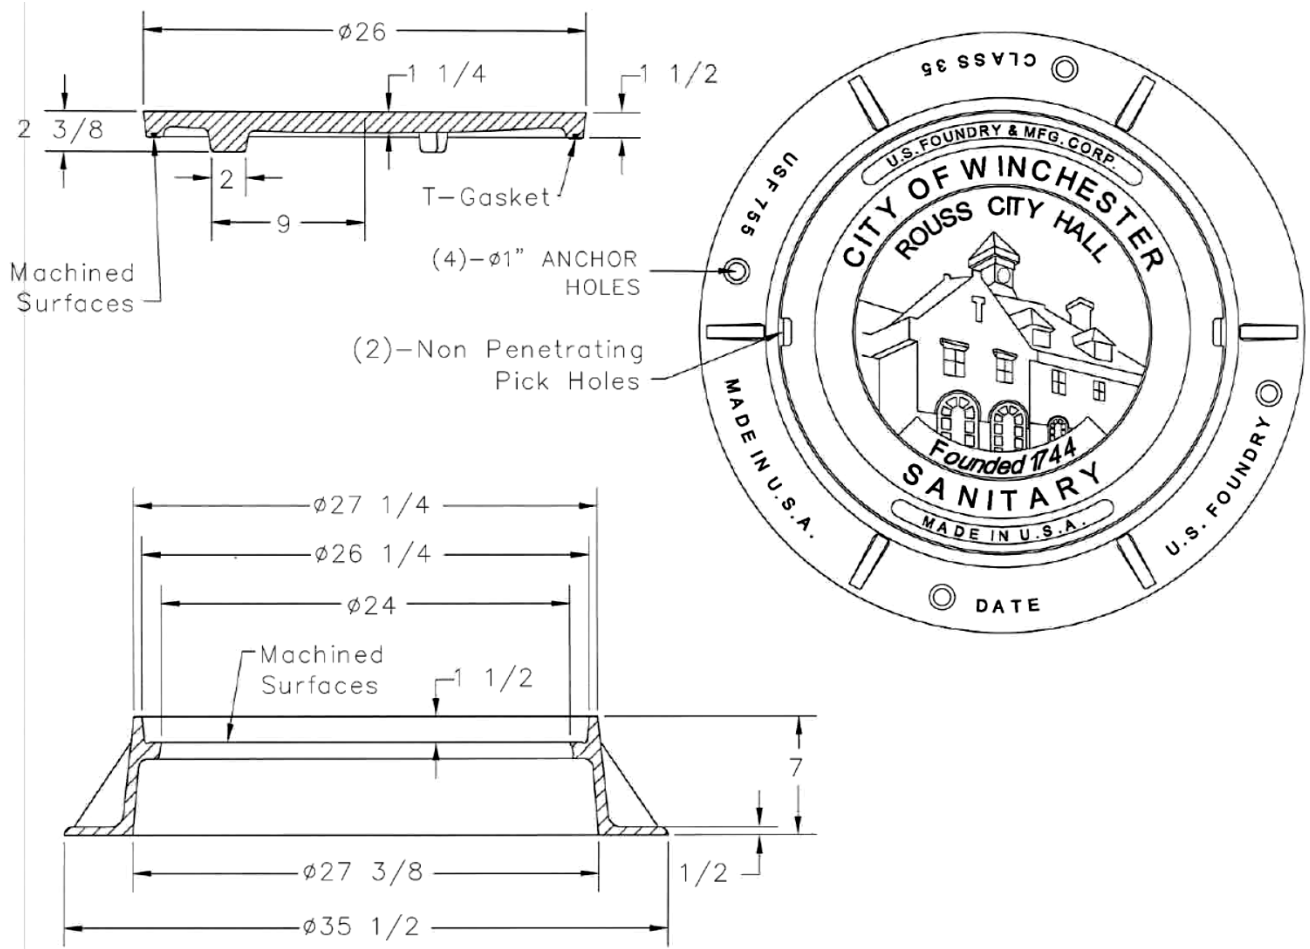

CAPITOL FOUNDRY OF VA, INC.

2856 CRUSADER CIRCLE
VIRGINIA BEACH, VA 23453

PHONE: (757) 427-9431

FAX: (757) 427-9308

www.capitolfoundry.net

AVAILABLE MARKED
'STORM'

CITY OF WINCHESTER MANHOLE FRAME & COVER

MATERIAL SPEC: ASTM A-48 CLASS 35B

ITEM #MH-755*WC