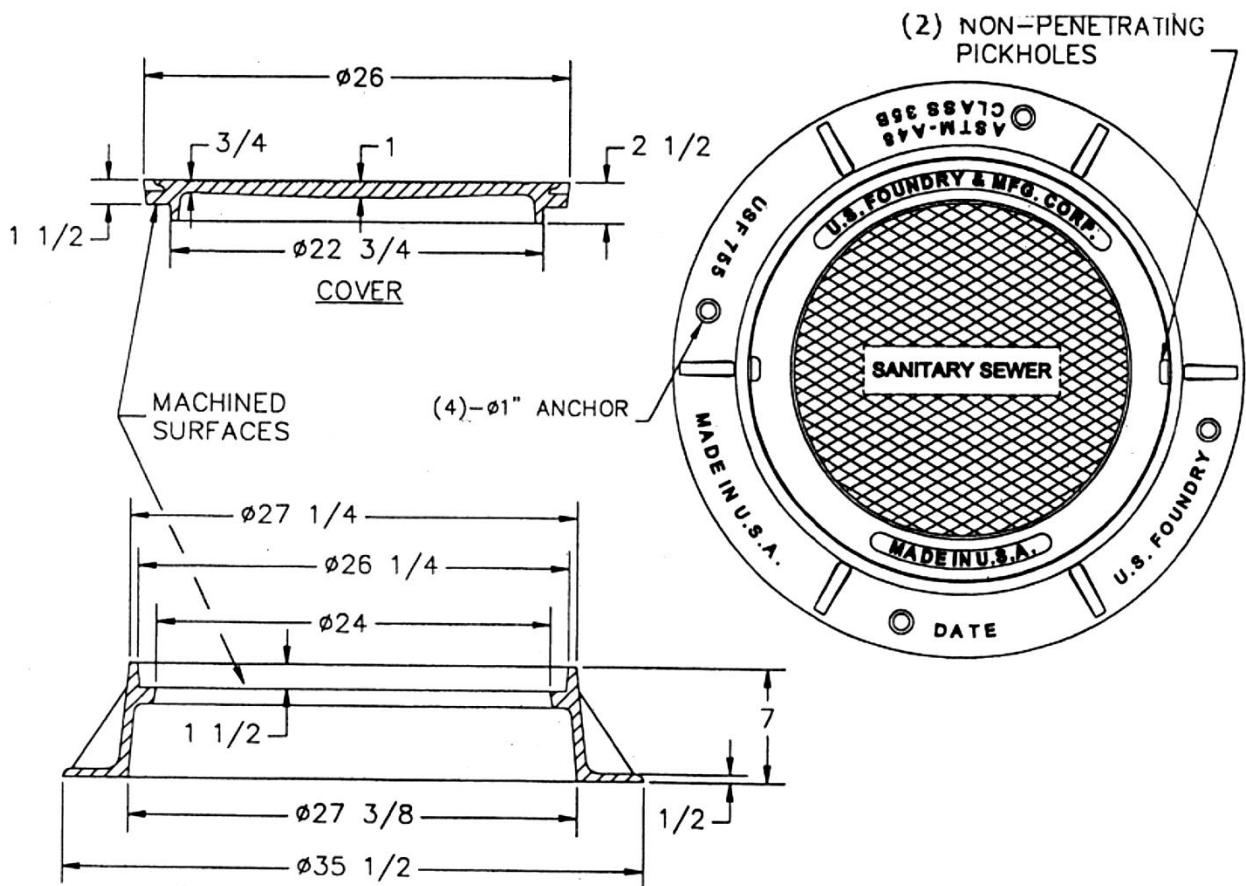

MADE IN USA

STANDARD DOMESTIC 24" MANHOLE FRAME & COVER (US GOV'T FIG 1/8 SIZE 24)

MATERIAL SPEC: ASTM A-48 CLASS 35B

ITEM #MH-755*