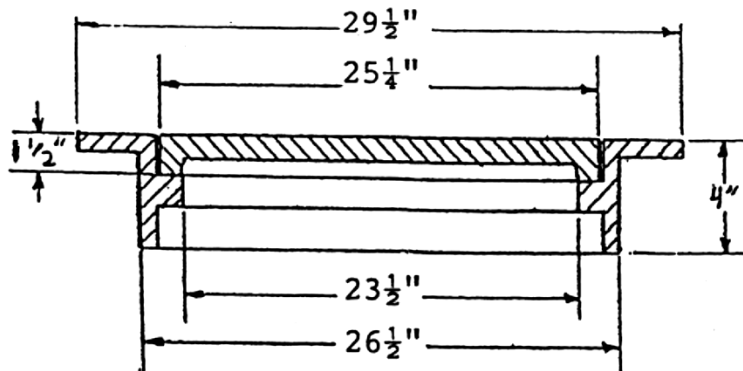

CAPITOL FOUNDRY OF VA, INC.

2856 CRUSADER CIRCLE
VIRGINIA BEACH, VA 23453

PHONE: (757) 427-9431

FAX: (757) 427-9308

www.capitolfoundry.net

WILL FIT INSIDE 27" PIPE

(1) PICK HOLE

AVAILABLE MADE IN USA

REVERSIBLE 27" MANHOLE FRAME & COVER

MATERIAL SPEC: ASTM A-48 CLASS 35B

ITEM #MH-5900F*