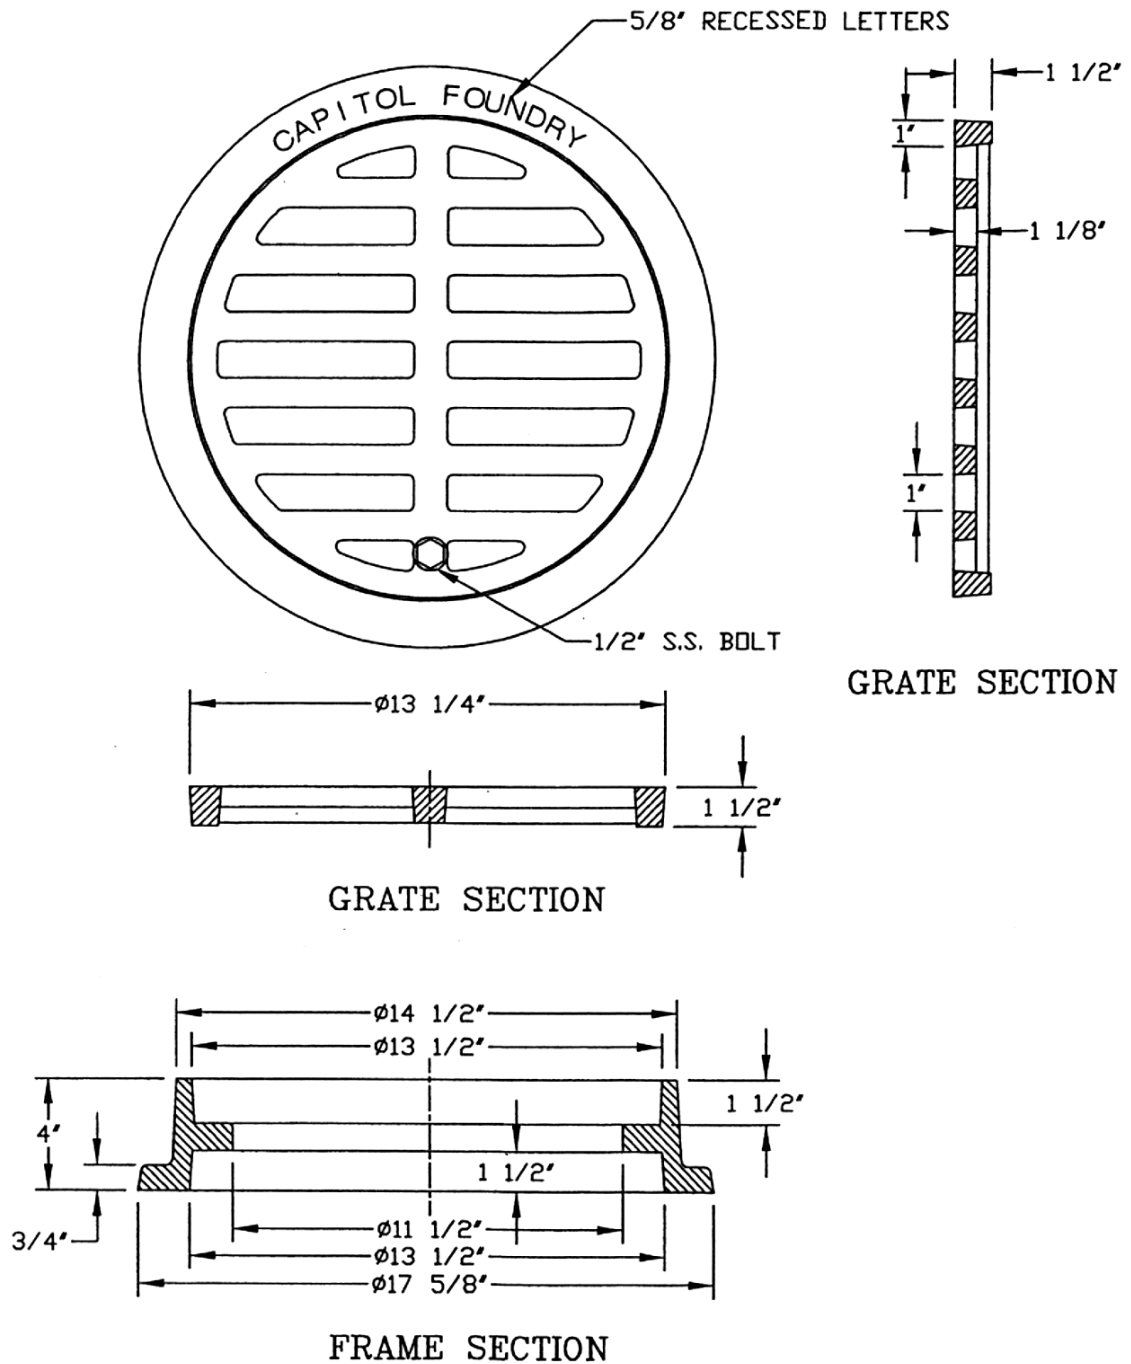

CAPITOL FOUNDRY OF VA, INC.

2856 CRUSADER CIRCLE
VIRGINIA BEACH, VA 23453

PHONE: (757) 427-9431

FAX: (757) 427-9308

www.capitolfoundry.net

STANDARD 15" PIPE GRATE & FRAME (BOLTED)

MATERIAL SPEC: ASTM A-48 CLASS 35B

ITEM #MH-5900B*G