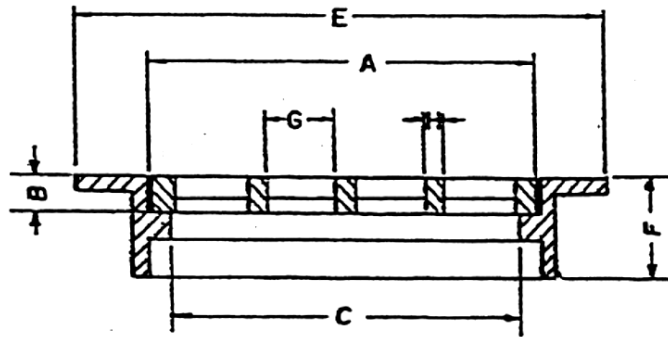

CAPITOL FOUNDRY OF VA, INC.

2856 CRUSADER CIRCLE
VIRGINIA BEACH, VA 23453

PHONE: (757) 427-9431

FAX: (757) 427-9308

www.capitolfoundry.net

AVAILABLE TO FIT FOLLOWING PIPE SIZES:

MH-5900 C = 18" PIPE

MH-5900 E = 24" PIPE

MH-5900 F = 27" PIPE

MH-5900 G = 30" PIPE

MH-5900 H = 36" PIPE

	A	B	C	E	F	G	H
MH-5900C	16 1/4	1 1/2	14 1/2	20 1/2	4	1 x 6 3/4	7/8
MH-5900E	22 1/4	1 1/2	20 1/2	26 1/2	4	1 1/8 x 4	1
MH-5900F	25 1/4	1 1/2	23 1/2	29 1/2	4	1 1/8 x 4	3/4
MH-5900G	28 1/4	1 1/2	26 1/2	32 1/2	4	1 x 5	7/8
MH-5900H	34 1/4	1 1/2	32 1/2	38 1/2	4	1 x 7	1

REVERSIBLE PIPE GRATE & FRAME

MATERIAL SPEC: ASTM A-48 CLASS 35B

ITEM #MH-5900*