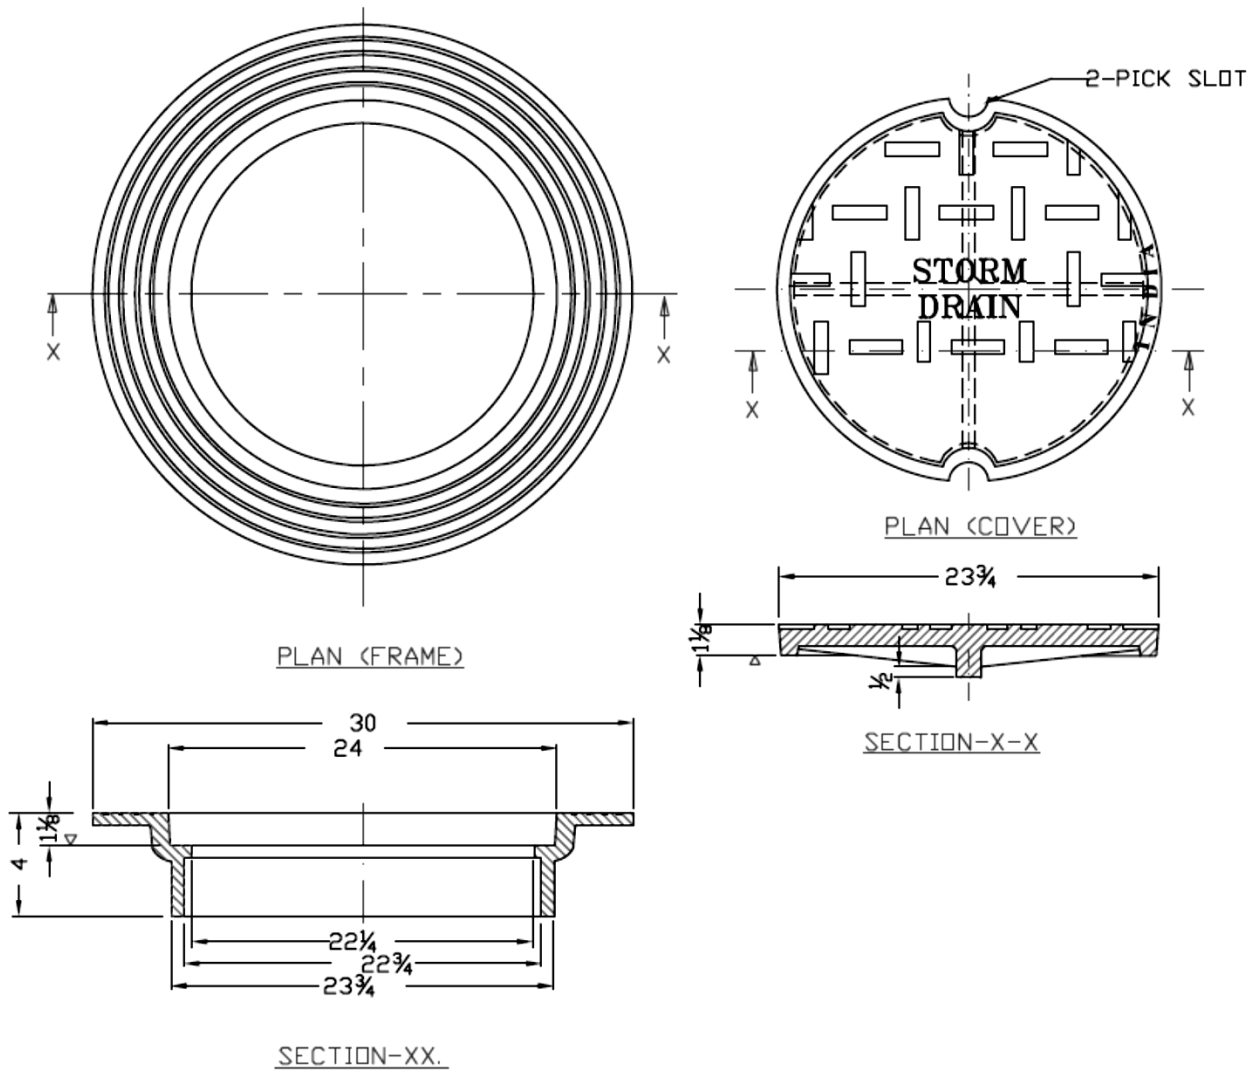

CAPITOL FOUNDRY OF VA, INC.

2856 CRUSADER CIRCLE
VIRGINIA BEACH, VA 23453

PHONE: (757) 427-9431

FAX: (757) 427-9308

www.capitolfoundry.net

STANDARD MARYLAND CURB INLET FRAME & COVER

MATERIAL SPEC: ASTM A-48 CLASS 35B