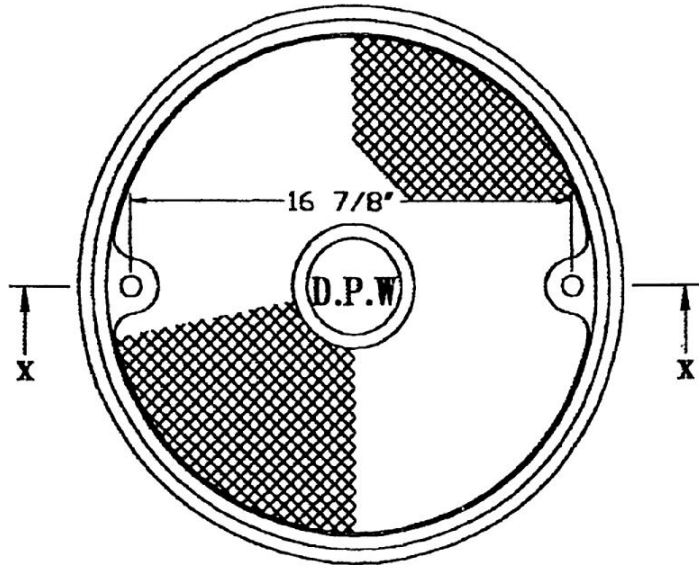

CAPITOL FOUNDRY OF VA, INC.

2856 CRUSADER CIRCLE
VIRGINIA BEACH, VA 23453

PHONE: (757) 427-9431

FAX: (757) 427-9308

www.capitolfoundry.net

AVAILABLE
MARKED 'SD'

PLAN

BALTIMORE / MARYLAND 18" 'DPW' SIDEWALK FRAME & LID

MATERIAL SPEC: ASTM A-48 CLASS 35B

ITEM #MH-383.61*