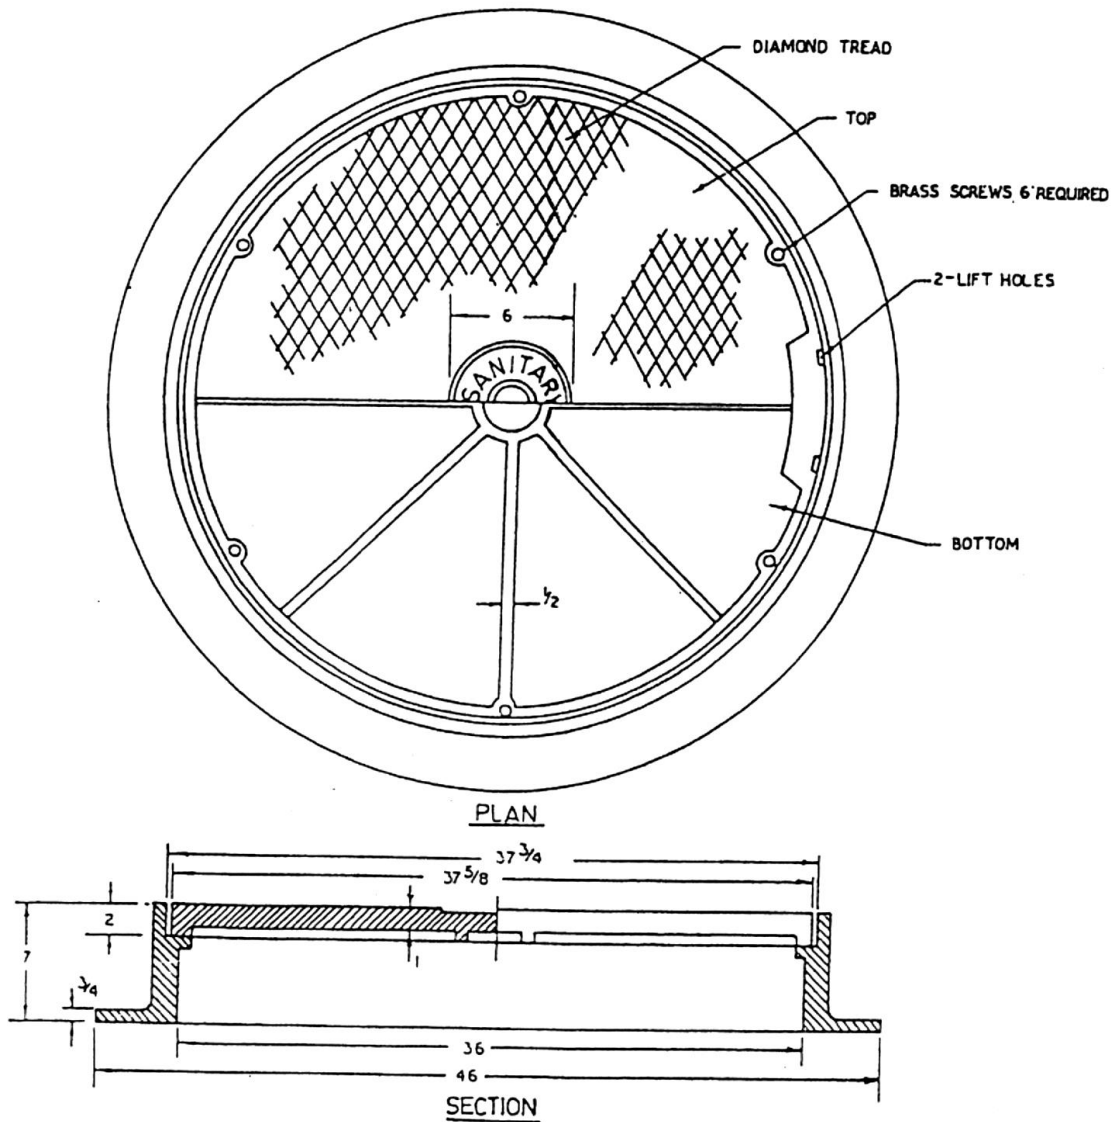

# CAPITOL FOUNDRY OF VA, INC.

2856 CRUSADER CIRCLE  
VIRGINIA BEACH, VA 23453

PHONE: (757) 427-9431

FAX: (757) 427-9308

www.capitolfoundry.net

STANDARD 36" WATERTIGHT MANHOLE FRAME & COVER

MATERIAL SPEC: ASTM A-48 CLASS 35B

ITEM #MH-34A\*WT