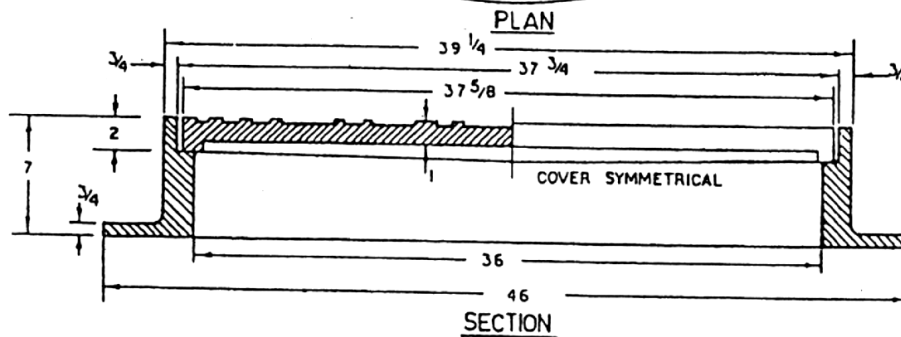

CAPITOL FOUNDRY OF VA, INC.

2856 CRUSADER CIRCLE
VIRGINIA BEACH, VA 23453

PHONE: (757) 427-9431

FAX: (757) 427-9308

www.capitolfoundry.net

ALSO AVAILABLE
MARKED 'STORM'

STANDARD 36" MANHOLE FRAME & COVER

MATERIAL SPEC: ASTM A-48 CLASS 35B