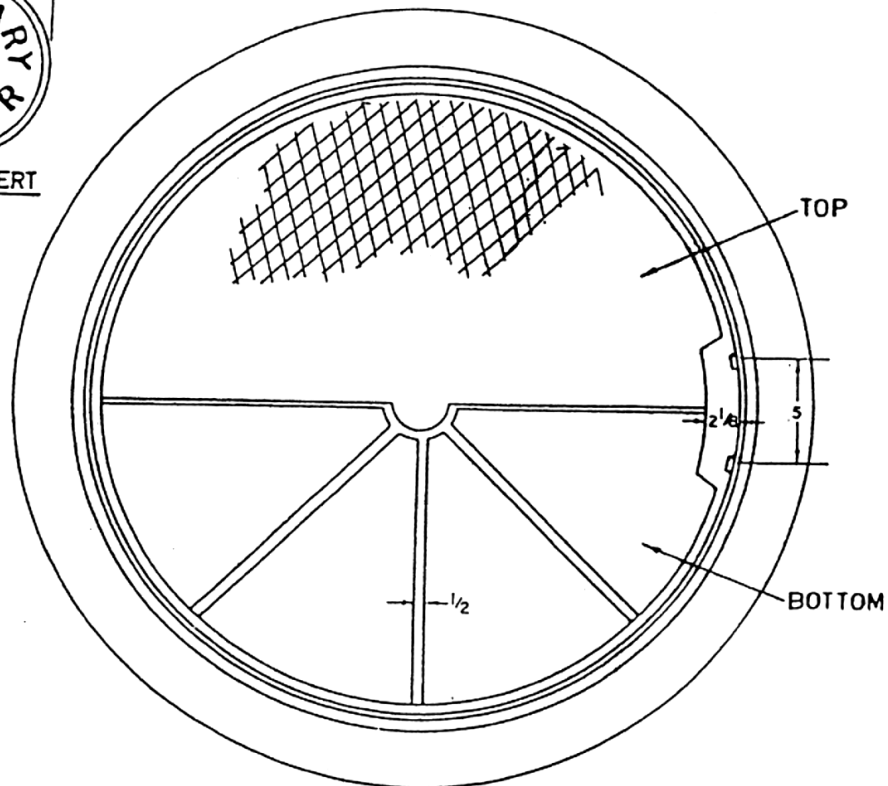

CAPITOL FOUNDRY OF VA, INC.

2856 CRUSADER CIRCLE
VIRGINIA BEACH, VA 23453

PHONE: (757) 427-9431

FAX: (757) 427-9308

www.capitolfoundry.net

ALSO AVAILABLE
MARKED 'STORM'

STANDARD 36" MANHOLE FRAME & COVER

MATERIAL SPEC: ASTM A-48 CLASS 35B