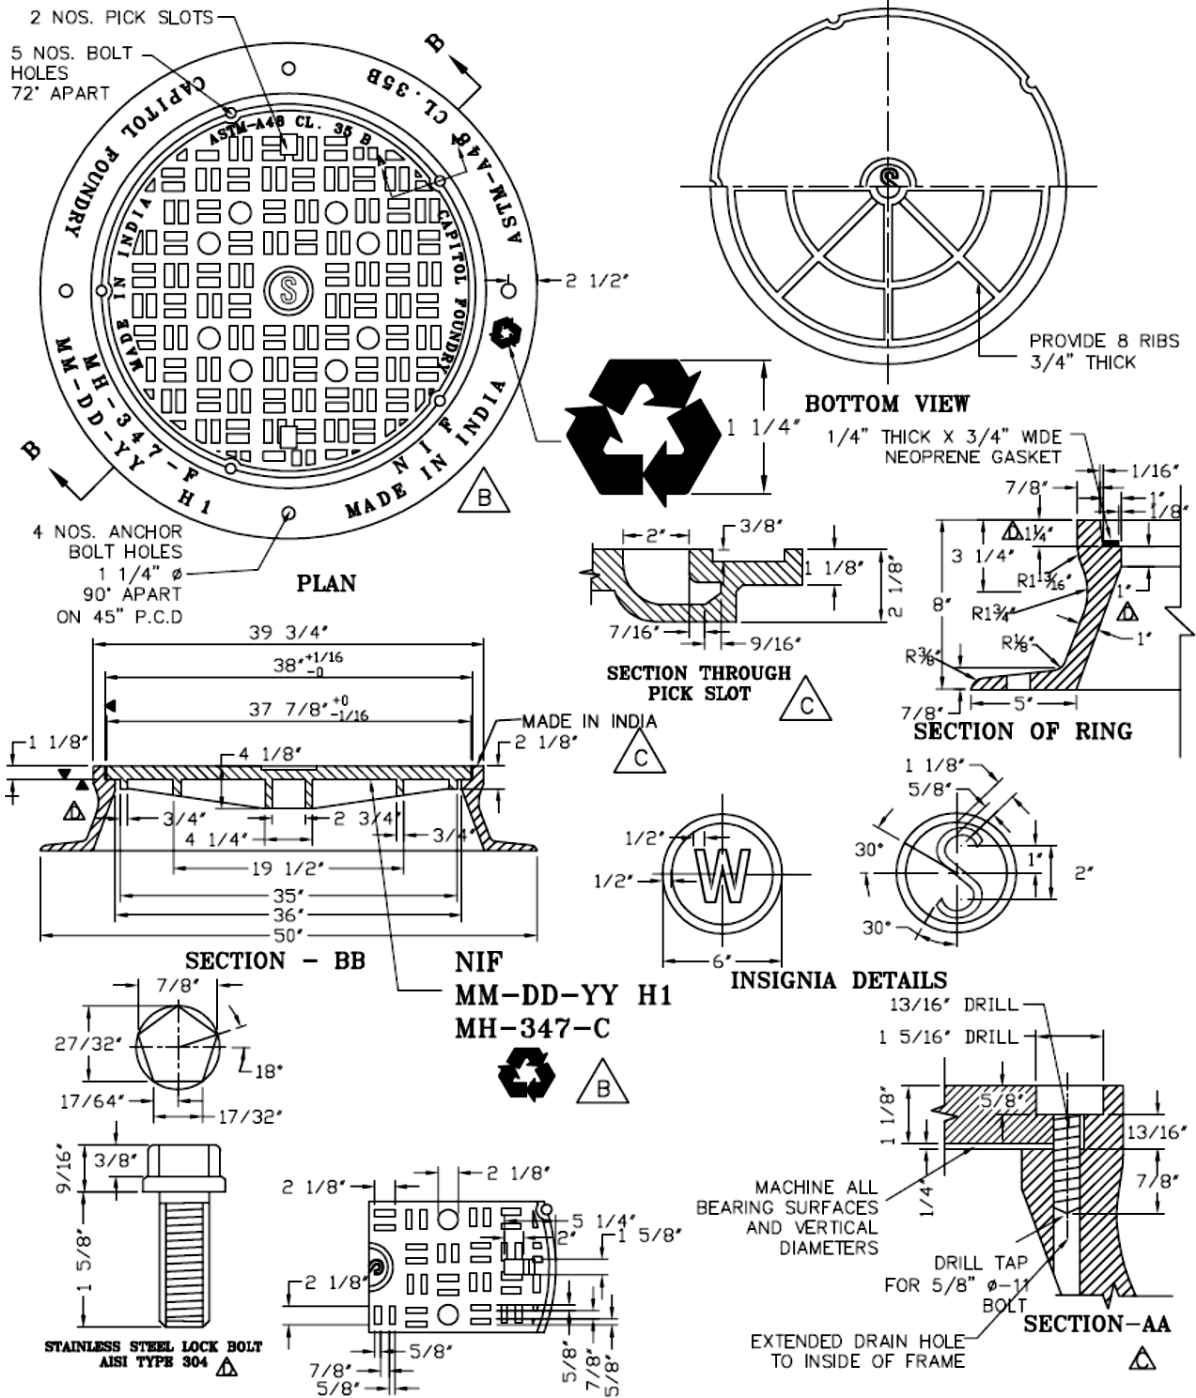

CAPITOL FOUNDRY OF VA, INC.

2856 CRUSADER CIRCLE
VIRGINIA BEACH, VA 23453

PHONE: (757) 427-9431

FAX: (757) 427-9308

www.capitolfoundry.net

WSSC 36" WATERTIGHT MANHOLE FRAME & COVER

MATERIAL SPEC: ASTM A-48 CLASS 35B

ITEM #MH-347*WT