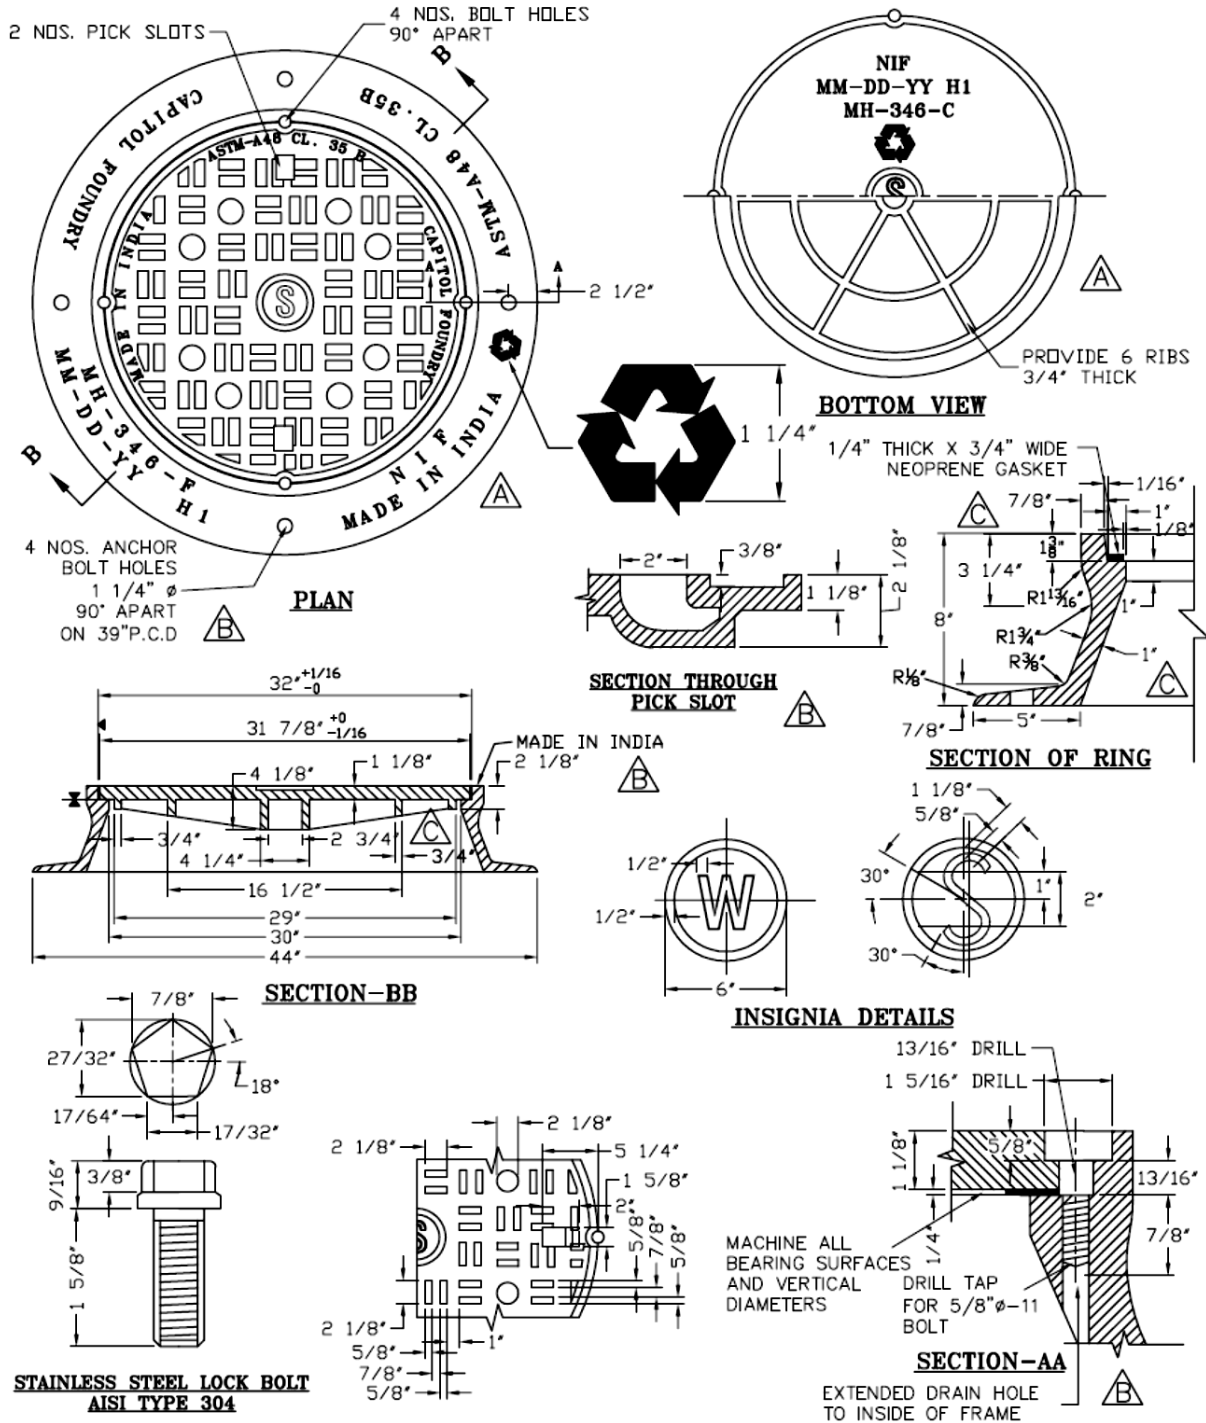

## WSSC 30" WATERTIGHT MANHOLE FRAME & COVER

MATERIAL SPEC: ASTM A-48 CLASS 35B

ITEM #MH-346\*WT