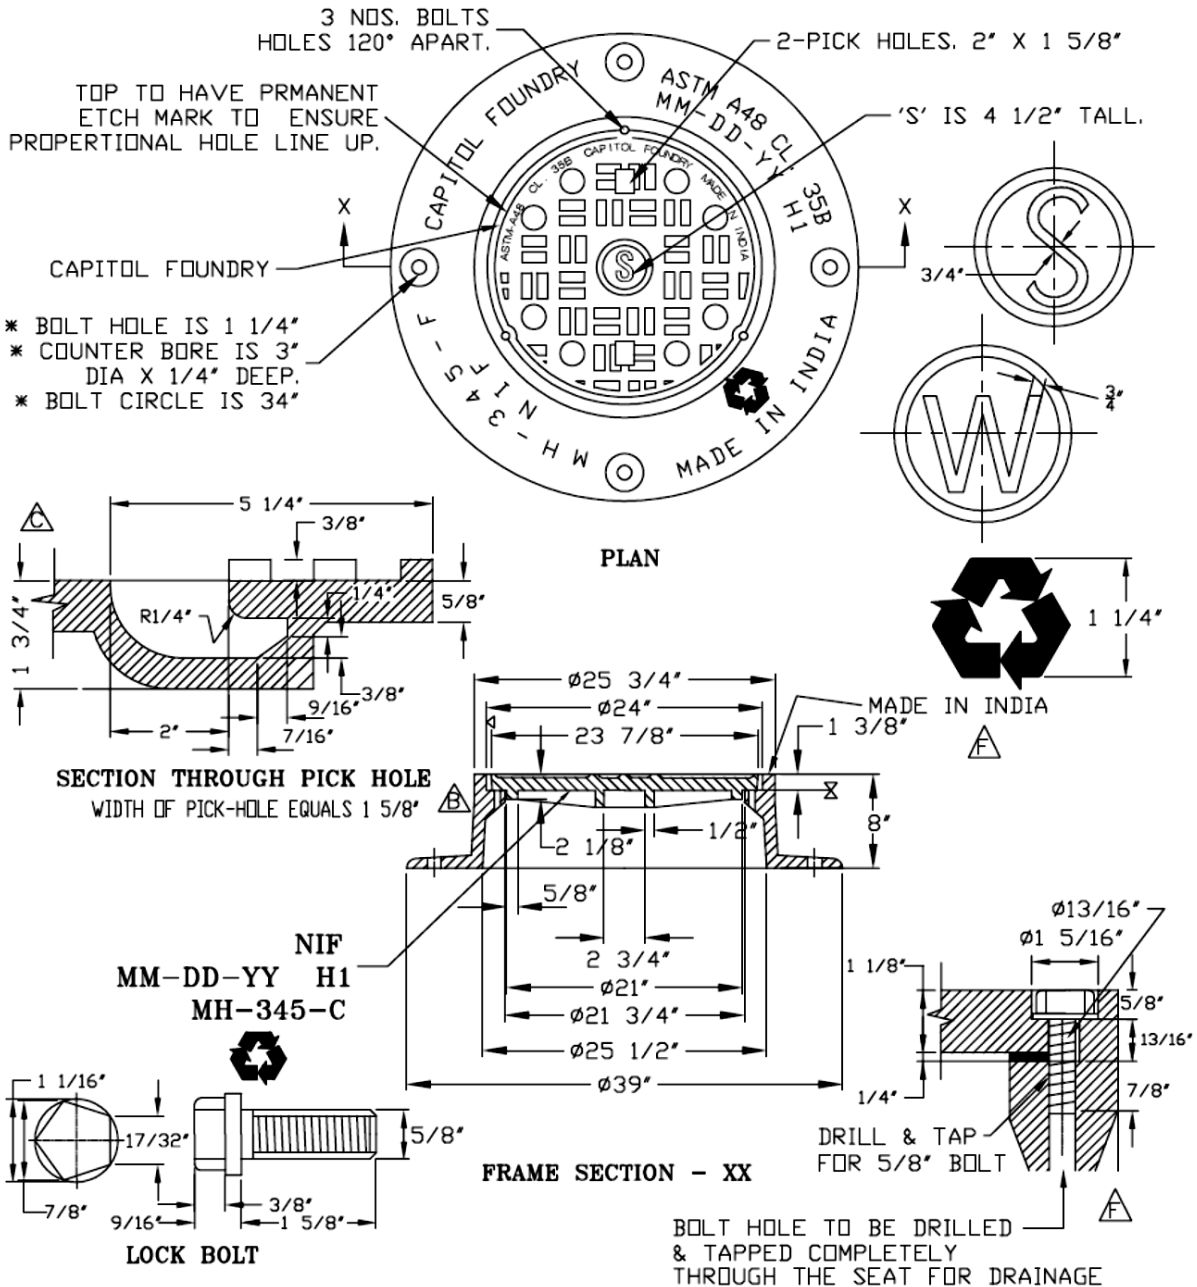

CAPITOL FOUNDRY OF VA, INC.

2856 CRUSADER CIRCLE
VIRGINIA BEACH, VA 23453

PHONE: (757) 427-9431

FAX: (757) 427-9308

www.capitolfoundry.net

WSSC 24" WATERTIGHT MANHOLE FRAME & COVER

MATERIAL SPEC: ASTM A-48 CLASS 35B

ITEM #MH-345*WT