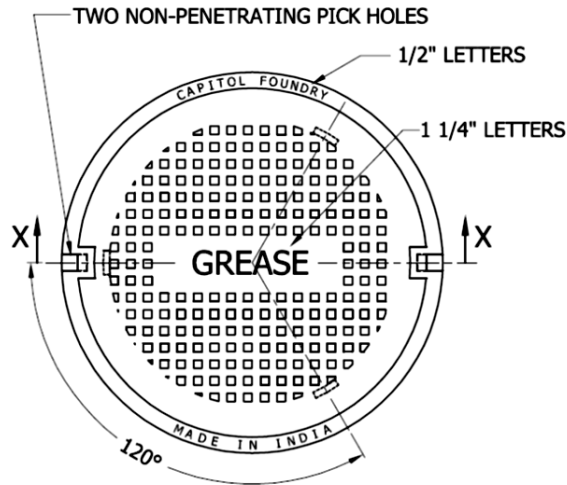

CAPITOL FOUNDRY OF VA, INC.

2856 CRUSADER CIRCLE
VIRGINIA BEACH, VA 23453

PHONE: (757) 427-9431

FAX: (757) 427-9308

www.capitolfoundry.net

TOP VIEW (COVER)