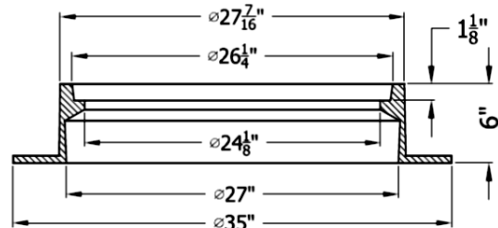

1" TALL STACKING LUGS (3 NOS.)
TO SAVE RUBBER RING 120° APART

TOP VIEW (FRAME)

BACK VIEW

SECTION Y-Y

24" SELF SEALING MANHOLE FRAME & 'GREASE' COVER

MATERIAL SPEC: ASTM A-48 CLASS 35B

ITEM #MH-344*G