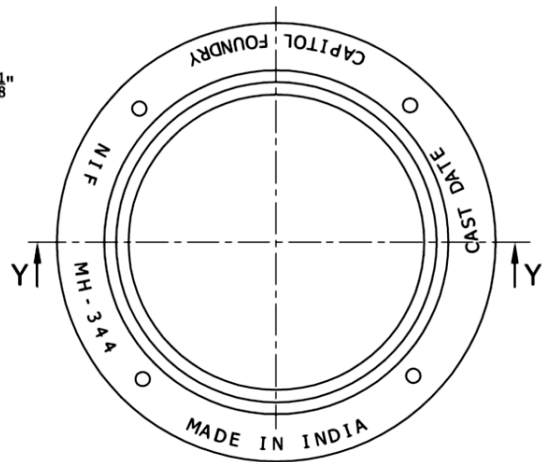

1" TALL STACKING LUGS (3 NOS.)
TO SAVE RUBBER RING 120° APART

TOP VIEW (FRAME)

BACK VIEW

SECTION Y-Y

24" SELF SEALING MANHOLE FRAME & 'GREASE' COVER

MATERIAL SPEC: ASTM A-48 CLASS 35B

ITEM #MH-344*G