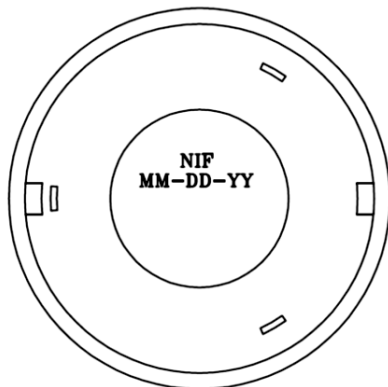

1" TALL STACKING LUGS (3 NOS.)
TO SAVE RUBBER RING 120° APART

TOP VIEW (FRAME)

BACK VIEW

SECTION Y-Y

24" SELF SEALING MANHOLE FRAME & 'GREASE' COVER

MATERIAL SPEC: ASTM A-48 CLASS 35B

ITEM #MH-344*G