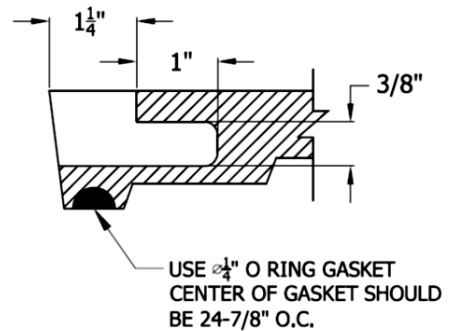

PICK HOLE DETAILS