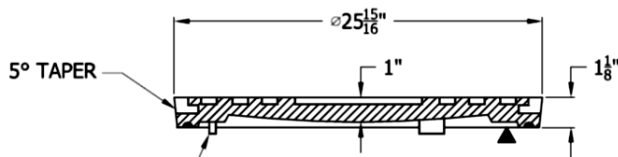

SECTION X-X

1" TALL STACKING LUGS (3 NOS.)
TO SAVE RUBBER RING 120° APART