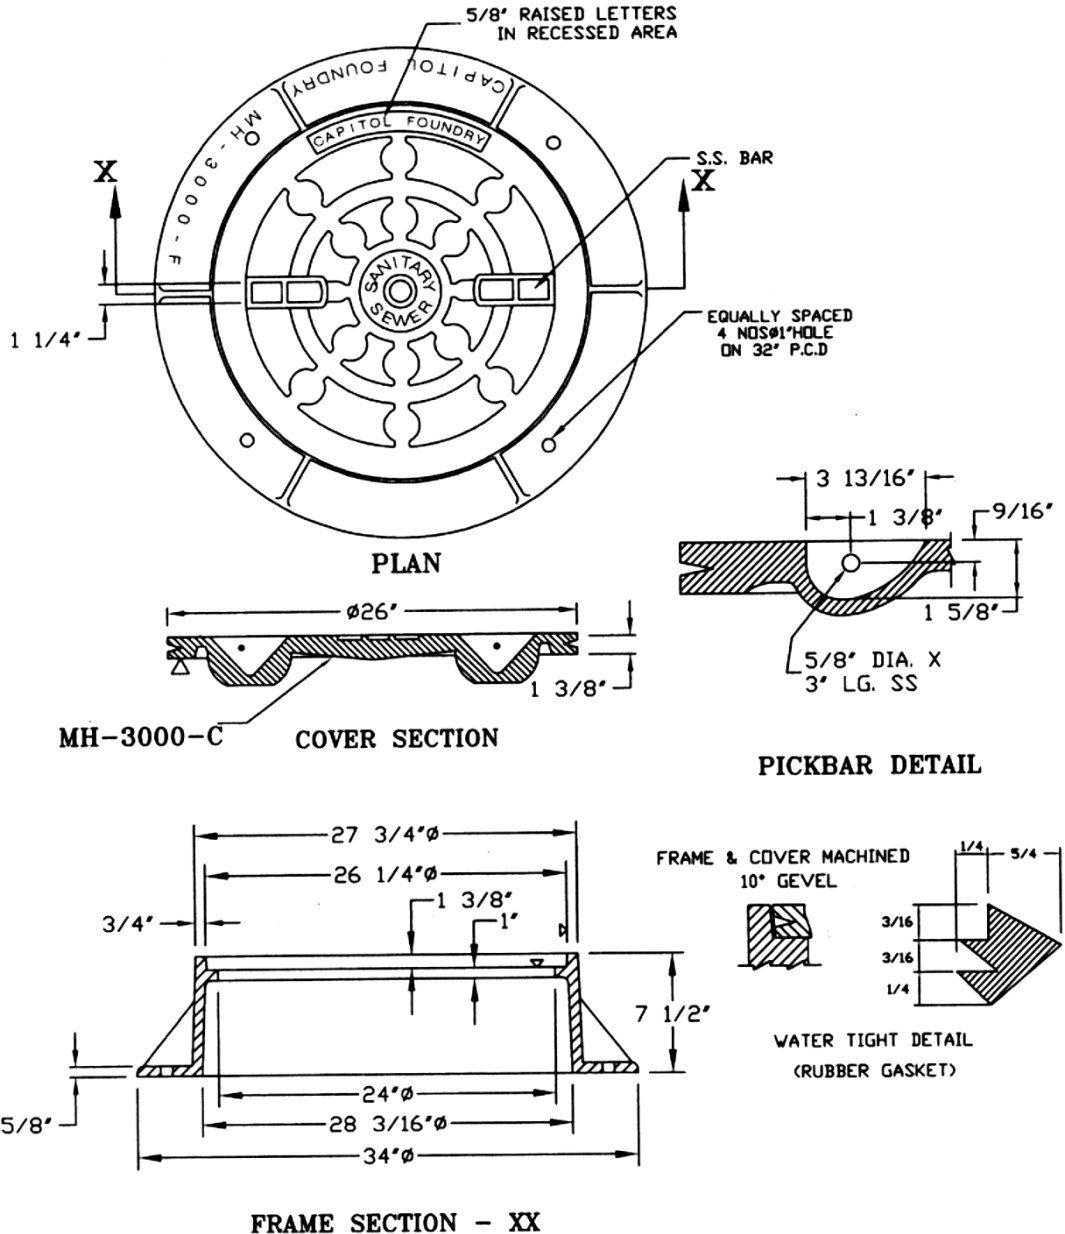

CAPITOL FOUNDRY OF VA, INC.

2856 CRUSADER CIRCLE
VIRGINIA BEACH, VA 23453

PHONE: (757) 427-9431

FAX: (757) 427-9308

www.capitolfoundry.net

STANDARD 24" SELF SEALING WATERTIGHT FRAME & COVER

MATERIAL SPEC: ASTM A-48 CLASS 35B

ITEM #MH-3000*