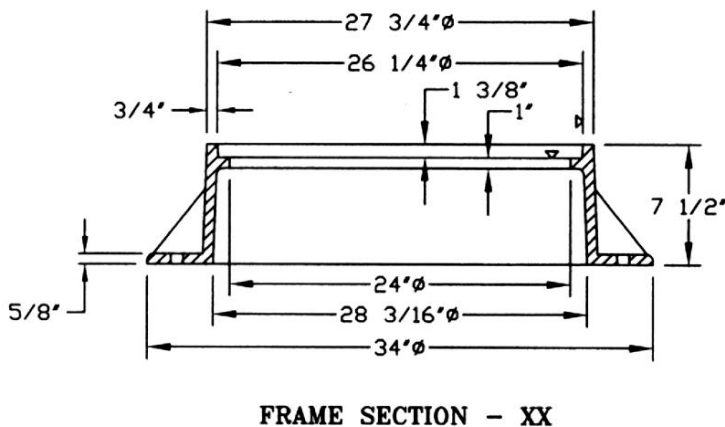

AVAILABLE  
MADE IN USA

STANDARD 24" MANHOLE FRAME & COVER

MATERIAL SPEC: ASTM A-48 CLASS 35B

ITEM #MH-3000\*