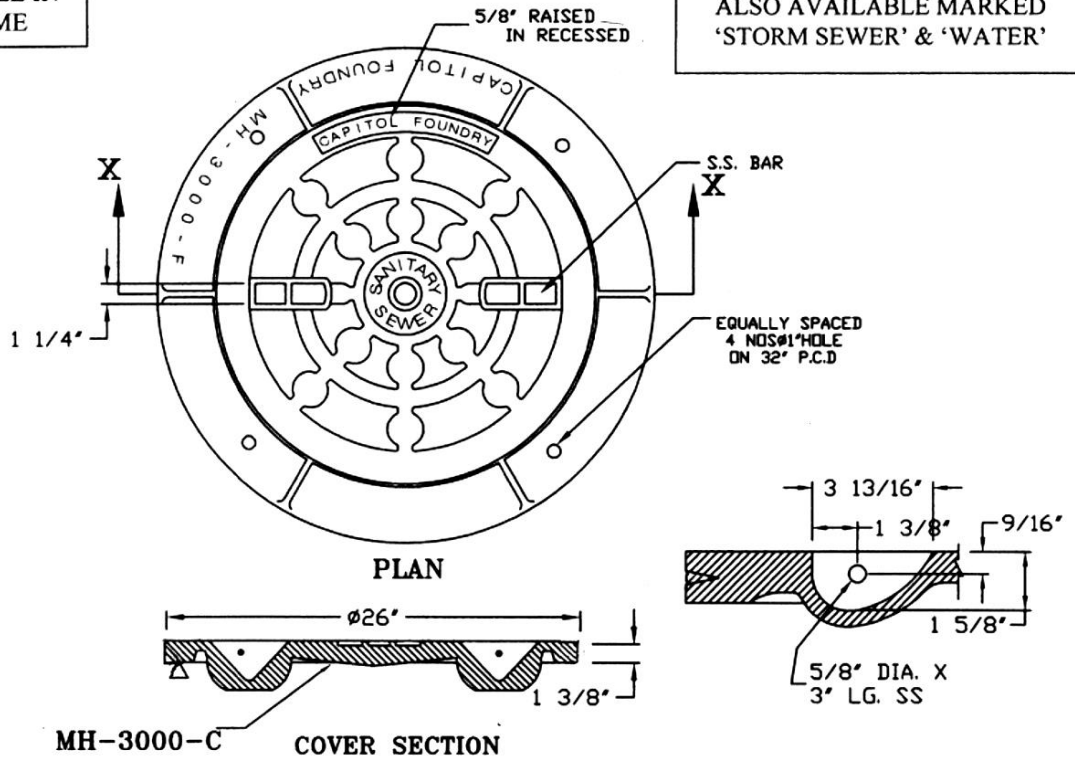

AVAILABLE  
MADE IN USA

STANDARD 24" MANHOLE FRAME & COVER

MATERIAL SPEC: ASTM A-48 CLASS 35B

ITEM #MH-3000\*