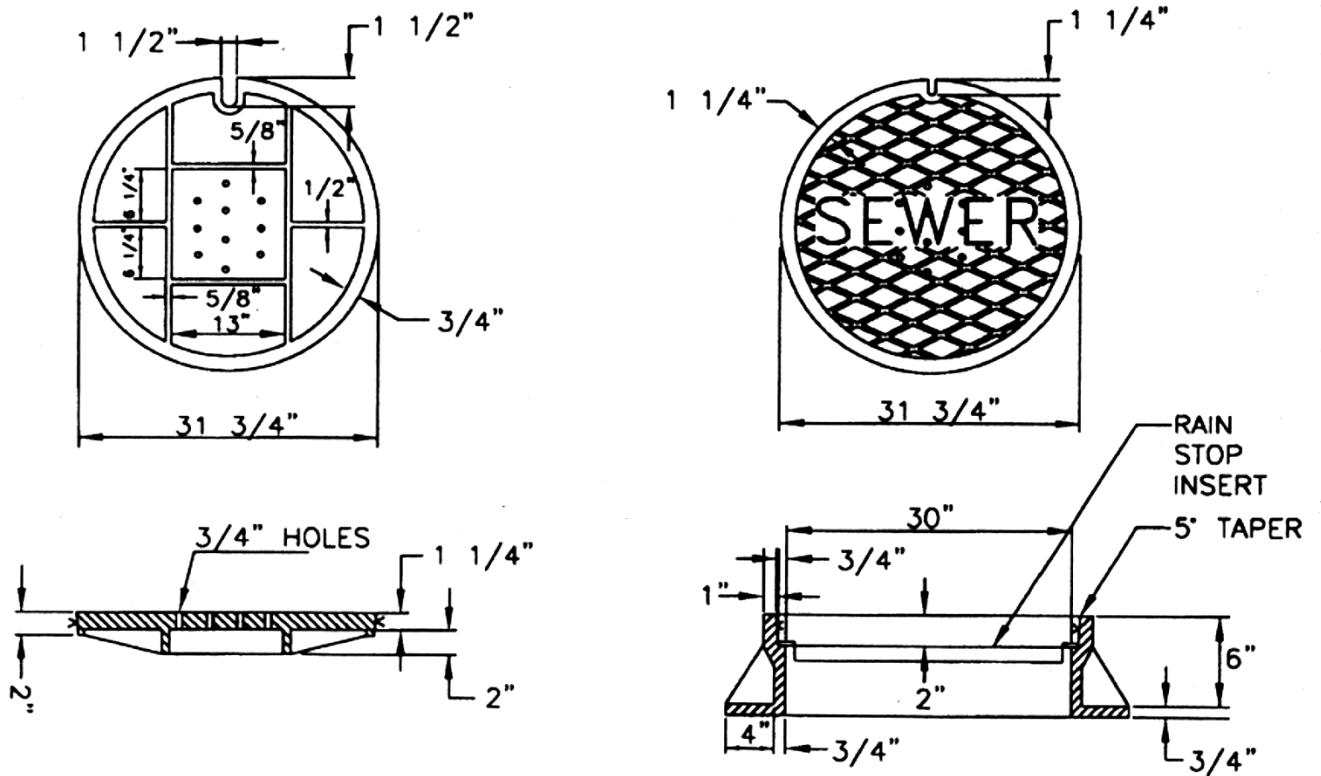

# CAPITOL FOUNDRY OF VA, INC.

2856 CRUSADER CIRCLE  
VIRGINIA BEACH, VA 23453

PHONE: (757) 427-9431

FAX: (757) 427-9308

www.capitolfoundry.net

CITY OF NORFOLK STANDARD 30" MANHOLE FRAME & COVER

MATERIAL SPEC: ASTM A-48 CLASS 35B

ITEM #MH-30\*S