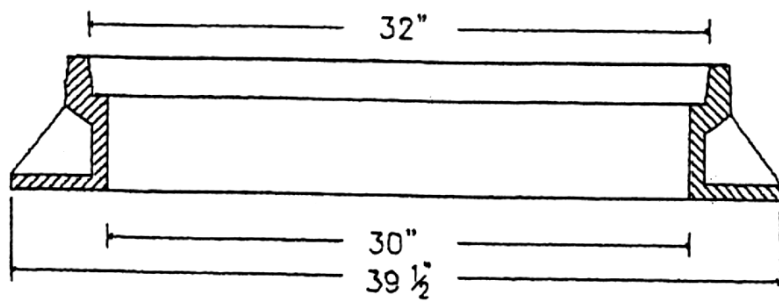

CAPITOL FOUNDRY OF VA, INC.

2856 CRUSADER CIRCLE
VIRGINIA BEACH, VA 23453

PHONE: (757) 427-9431

FAX: (757) 427-9308

www.capitolfoundry.net

STANDARD 30" MANHOLE FRAME & GRATE

MATERIAL SPEC: ASTM A-48 CLASS 35B