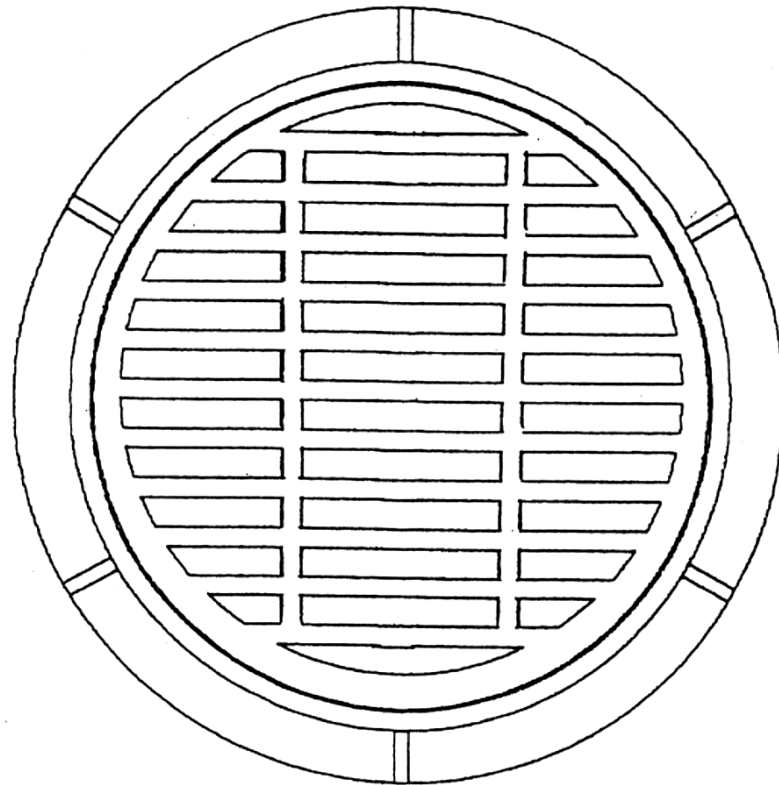

CAPITOL FOUNDRY OF VA, INC.

2856 CRUSADER CIRCLE
VIRGINIA BEACH, VA 23453

PHONE: (757) 427-9431

FAX: (757) 427-9308

www.capitolfoundry.net

STANDARD 30" MANHOLE FRAME & GRATE

MATERIAL SPEC: ASTM A-48 CLASS 35B