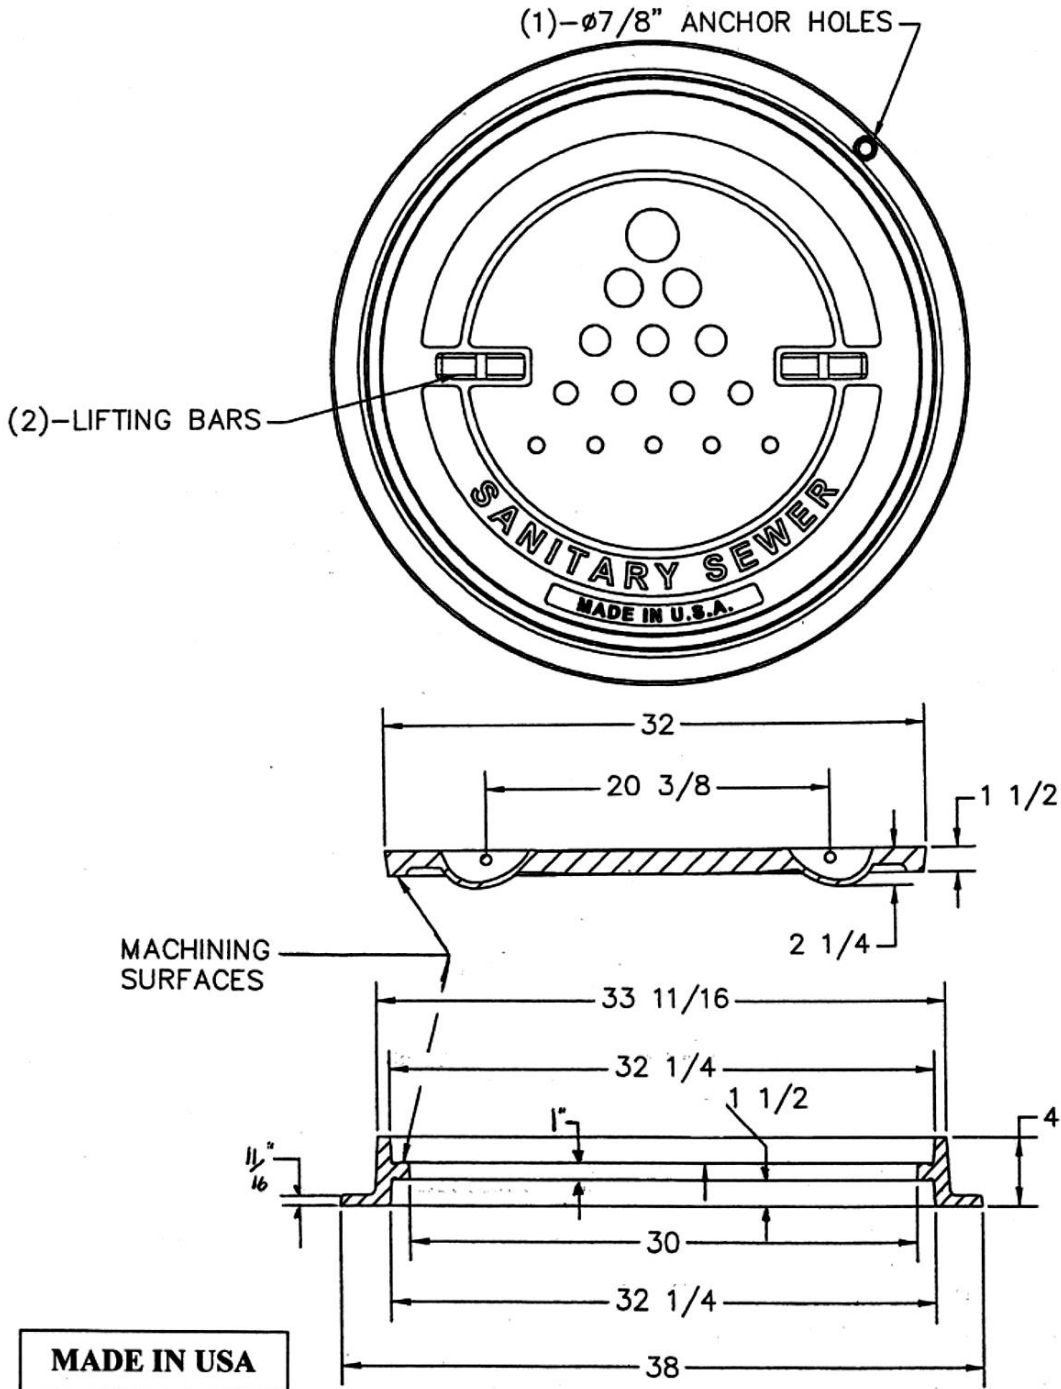

CAPITOL FOUNDRY OF VA, INC.

2856 CRUSADER CIRCLE
VIRGINIA BEACH, VA 23453

PHONE: (757) 427-9431

FAX: (757) 427-9308

www.capitolfoundry.net

OLD DOMINION UTILITY SERVICE 30" FRAME & COVER

MATERIAL SPEC: ASTM A-48 CLASS 35B

ITEM #MH-273*