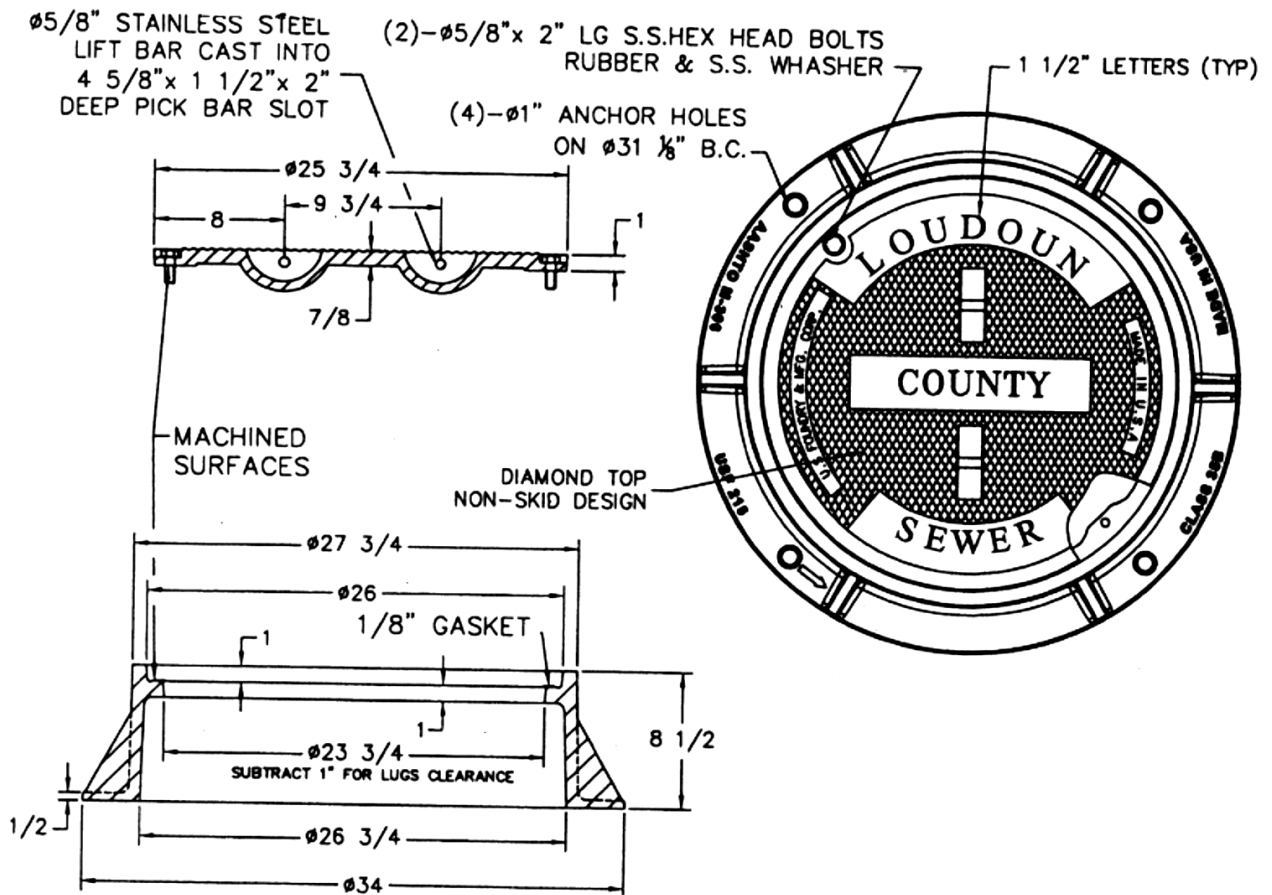

CAPITOL FOUNDRY OF VA, INC.

2856 CRUSADER CIRCLE
VIRGINIA BEACH, VA 23453

PHONE: (757) 427-9431

FAX: (757) 427-9308

www.capitolfoundry.net

ALSO AVAILABLE MARKED:
WATER, REUSE OR RECLAIM

MADE IN USA

LOUDOUN COUNTY STREET MANHOLE FRAME & COVER

MATERIAL SPEC: ASTM A-48 CLASS 35B

ITEM #MH-247*WT