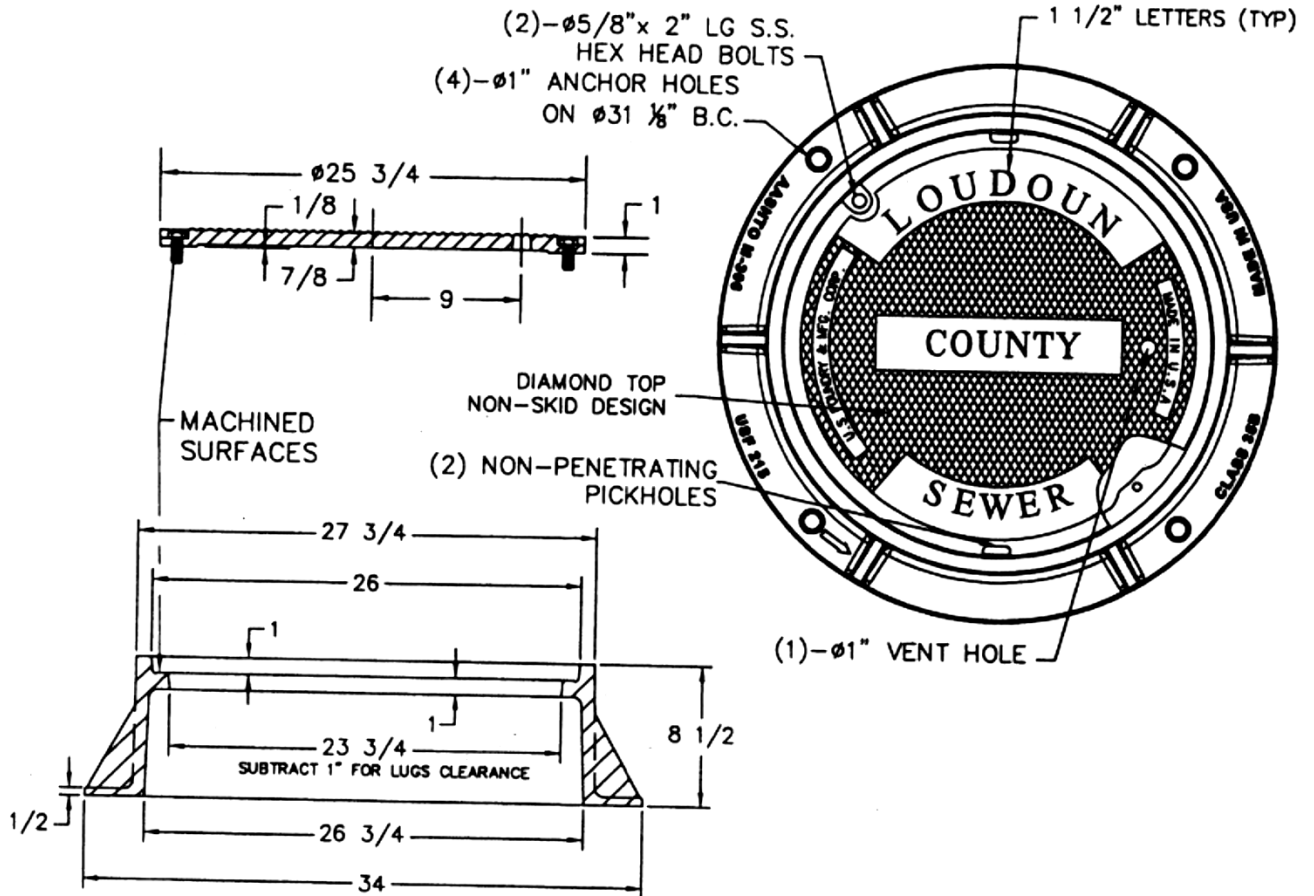

CAPITOL FOUNDRY OF VA, INC.

2856 CRUSADER CIRCLE
VIRGINIA BEACH, VA 23453

PHONE: (757) 427-9431

FAX: (757) 427-9308

www.capitolfoundry.net

ALSO AVAILABLE MARKED:
WATER, REUSE OR RECLAIM

MADE IN USA

LOUDOUN COUNTY EASEMENT MANHOLE FRAME & COVER

MATERIAL SPEC: ASTM A-48 CLASS 35B

ITEM #MH-247*VP