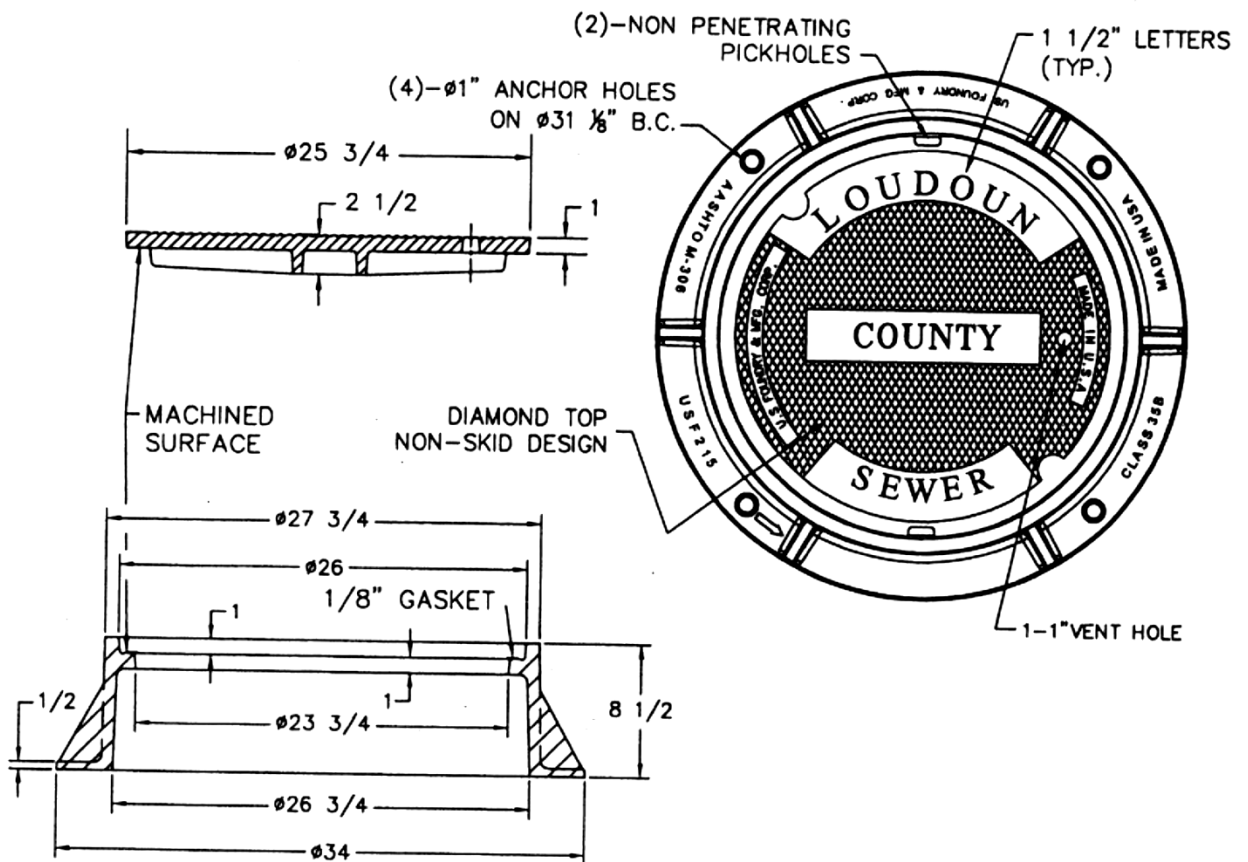

# CAPITOL FOUNDRY OF VA, INC.

2856 CRUSADER CIRCLE  
VIRGINIA BEACH, VA 23453

PHONE: (757) 427-9431

FAX: (757) 427-9308

www.capitolfoundry.net

AVAILABLE IN  
4" TALL FRAME

ALSO AVAILABLE MARKED:  
WATER, REUSE OR RECLAIM

MADE IN USA

LOUDOUN COUNTY STREET MANHOLE FRAME & COVER

MATERIAL SPEC: ASTM A-48 CLASS 35B

ITEM #MH-247\*