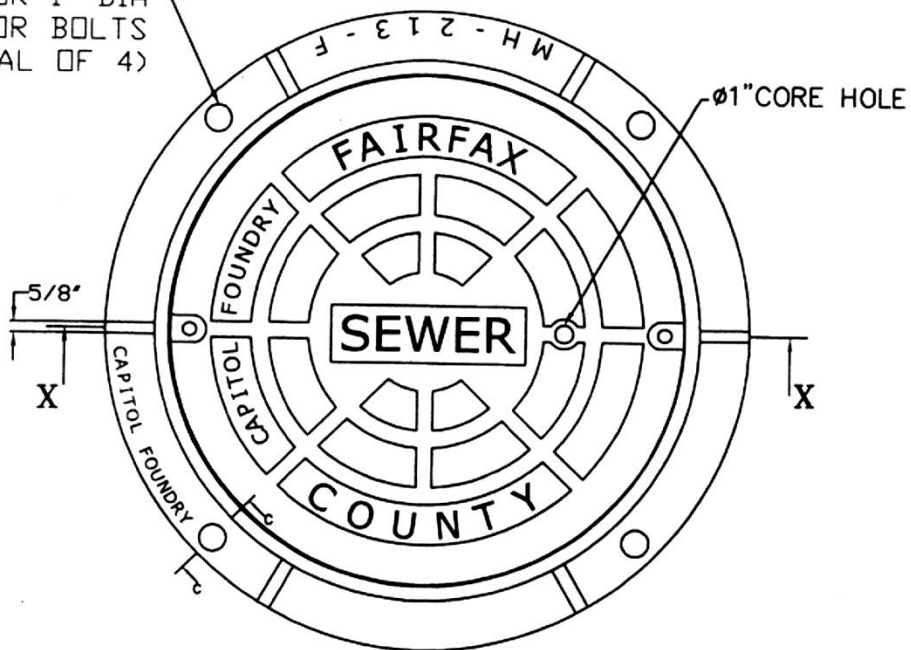

# CAPITOL FOUNDRY OF VA, INC.

2856 CRUSADER CIRCLE  
VIRGINIA BEACH, VA 23453

PHONE: (757) 427-9431

FAX: (757) 427-9308

www.capitolfoundry.net

ALSO AVAILABLE  
MARKED 'FAIRFAX CITY'

1 1/2" DIA HOLES IN  
FLANGE FOR 1" DIA  
ANCHOR BOLTS  
(TYPICAL OF 4)

MH-213-C

SECTION-XX

FAIRFAX COUNTY EASEMENT FRAME & COVER

MATERIAL SPEC: ASTM A-48 CLASS 35B

ITEM #MH-213\*