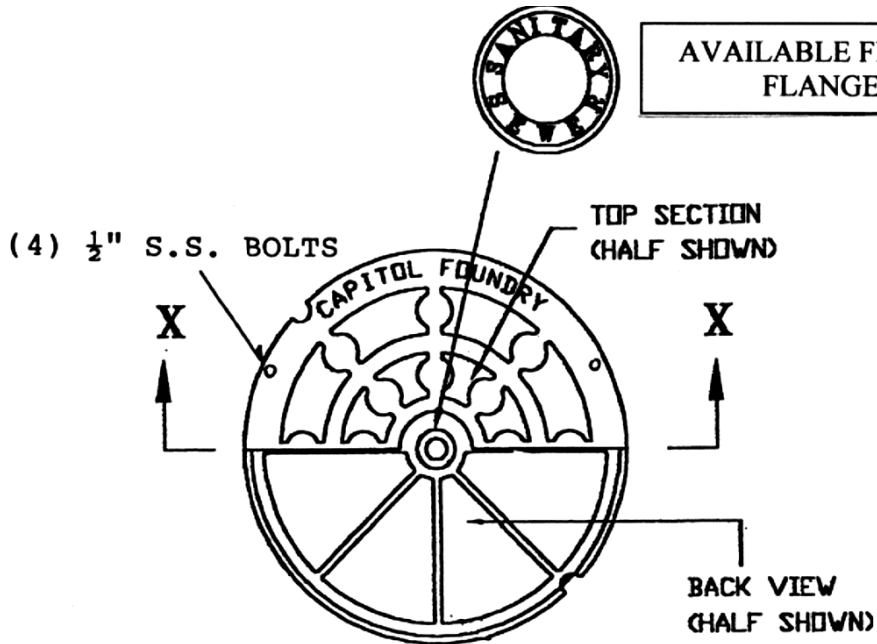

# CAPITOL FOUNDRY OF VA, INC.

2856 CRUSADER CIRCLE  
VIRGINIA BEACH, VA 23453

PHONE: (757) 427-9431

FAX: (757) 427-9308

www.capitolfoundry.net

**PLAN**  
(With Half Cover's Back View)

**WATERTIGHT REVERSIBLE 3 1/2" MANHOLE FRAME & COVER**

**MATERIAL SPEC: ASTM A-48 CLASS 35B**

**ITEM #MH-17A\*WT**