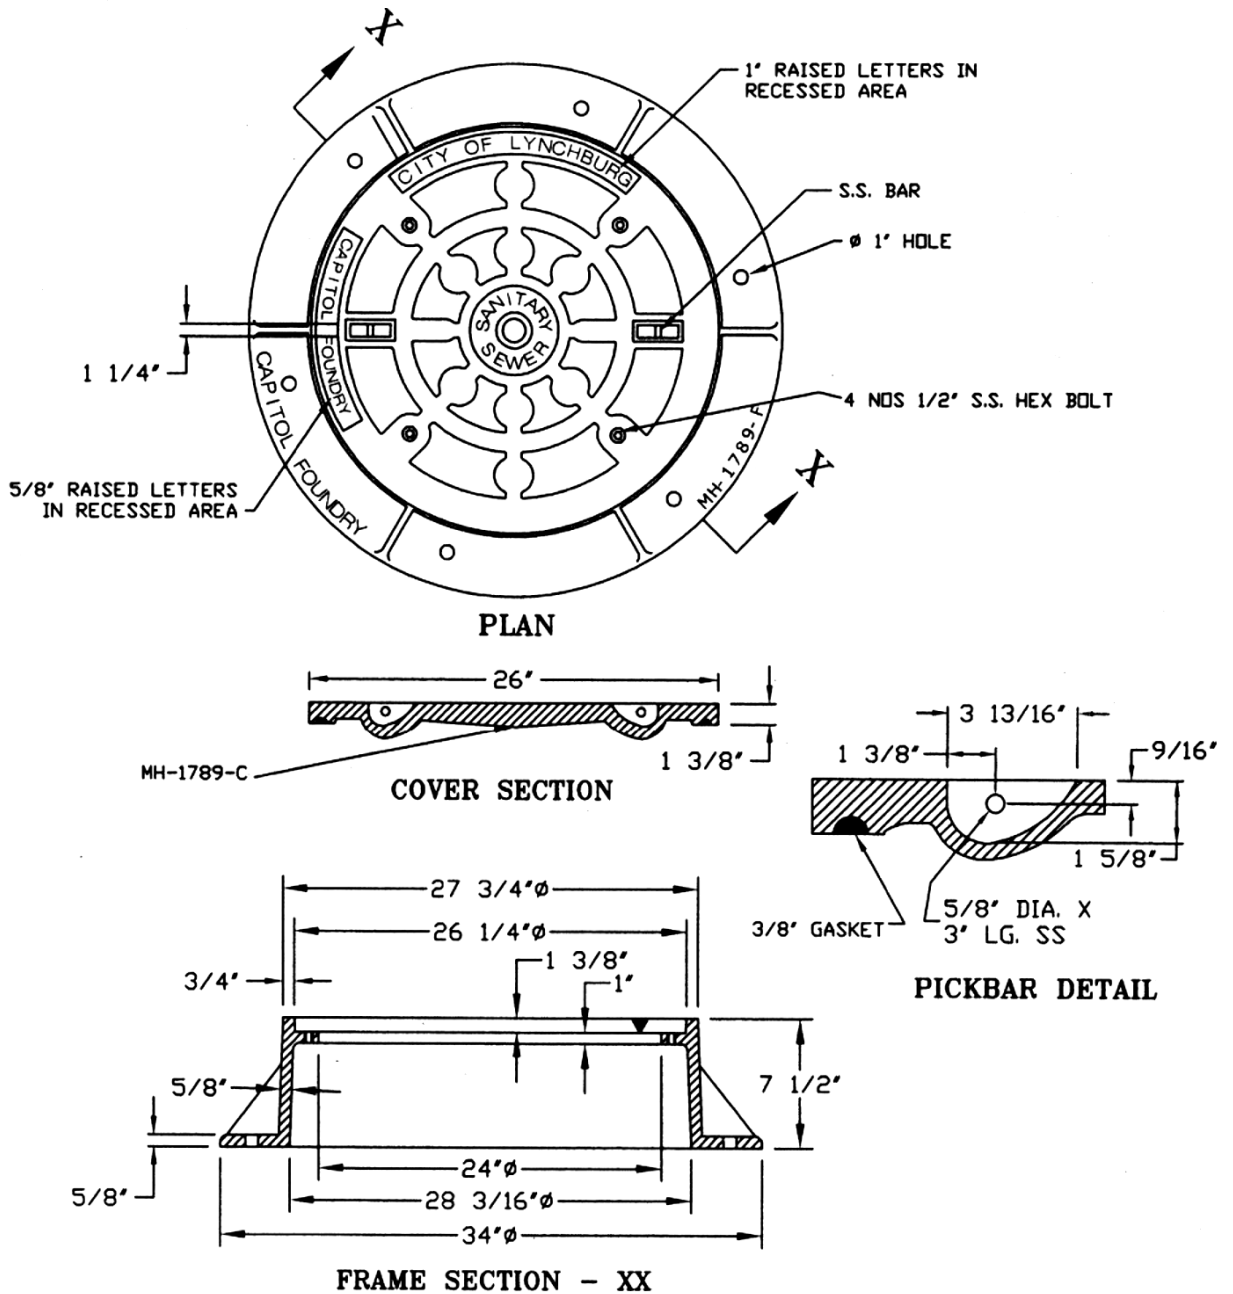

CAPITOL FOUNDRY OF VA, INC.

2856 CRUSADER CIRCLE
VIRGINIA BEACH, VA 23453

PHONE: (757) 427-9431

FAX: (757) 427-9308

www.capitolfoundry.net

AVAILABLE MADE IN
USA

CITY OF LYNCHBURG WATERTIGHT MANHOLE FRAME & COVER

MATERIAL SPEC: ASTM A-48 CLASS 35B

ITEM #MH-1789B*WT