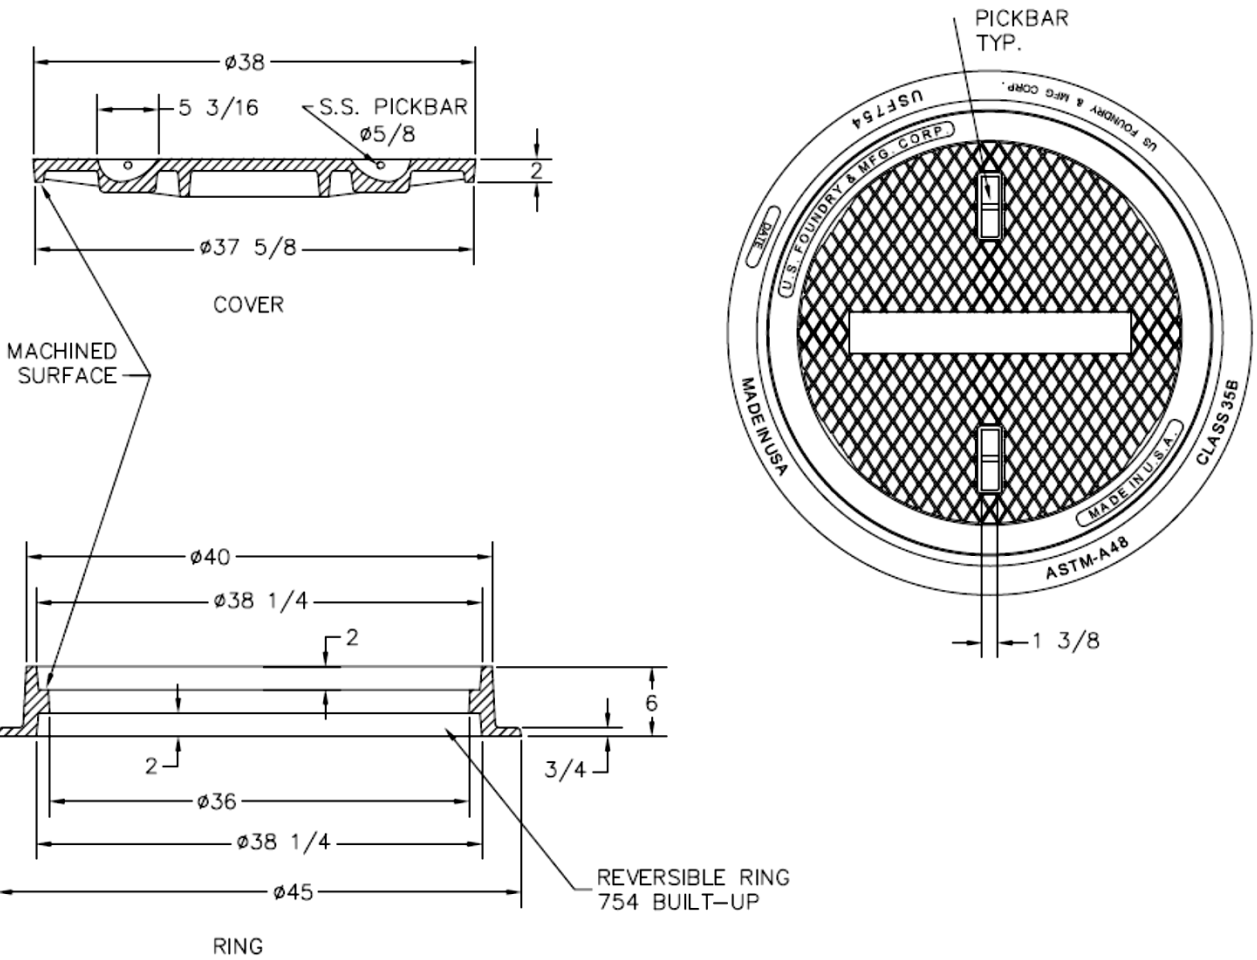

CAPITOL FOUNDRY OF VA, INC.

2856 CRUSADER CIRCLE
VIRGINIA BEACH, VA 23453

PHONE: (757) 427-9431

FAX: (757) 427-9308

www.capitolfoundry.net

DOMESTIC 36" REVERSIBLE MANHOLE FRAME & COVER

MATERIAL SPEC: ASTM A-48 CLASS 35B

ITEM #MH-1754*