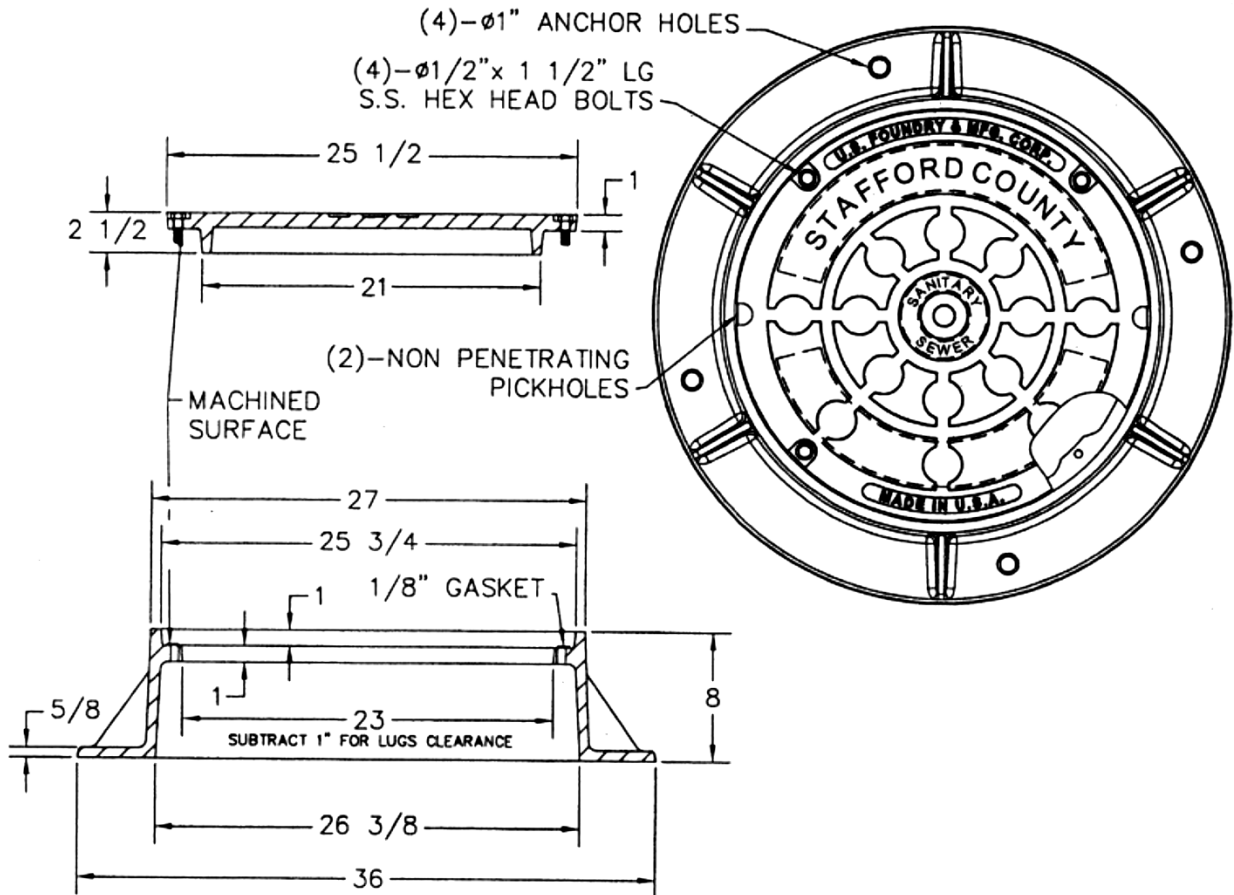

CAPITOL FOUNDRY OF VA, INC.

2856 CRUSADER CIRCLE
VIRGINIA BEACH, VA 23453

PHONE: (757) 427-9431

FAX: (757) 427-9308

www.capitolfoundry.net

STAFFORD COUNTY WATERTIGHT MANHOLE FRAME & COVER

MATERIAL SPEC: ASTM A-48 CLASS 35B

ITEM #MH-1682*WT