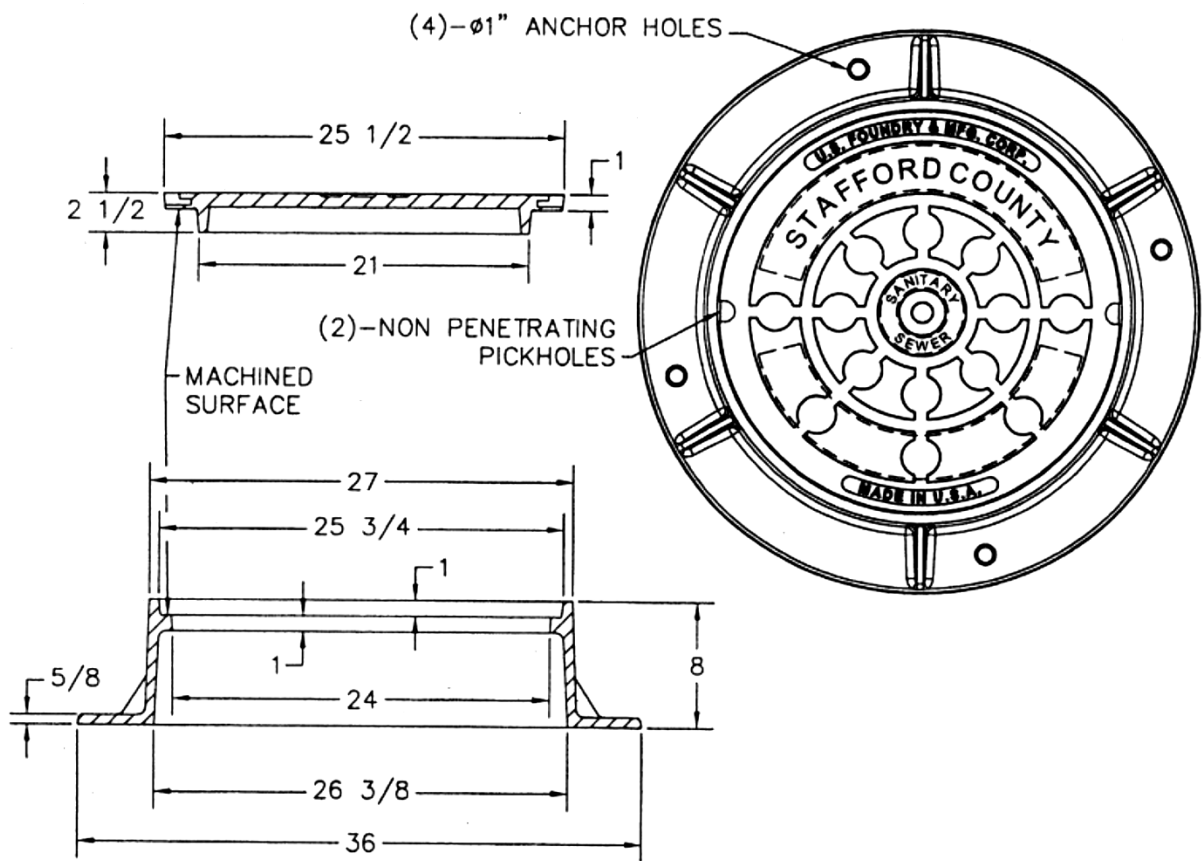

CAPITOL FOUNDRY OF VA, INC.

2856 CRUSADER CIRCLE
VIRGINIA BEACH, VA 23453

PHONE: (757) 427-9431

FAX: (757) 427-9308

www.capitolfoundry.net

AVAILABLE IN 4" TALL FRAME

MADE IN USA

STAFFORD COUNTY STREET MANHOLE FRAME & COVER

MATERIAL SPEC: ASTM A-48 CLASS 35B

ITEM #MH-1682*