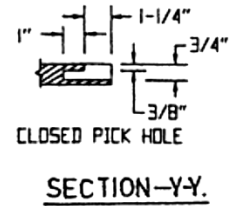

CAPITOL FOUNDRY OF VA, INC.

2856 CRUSADER CIRCLE
VIRGINIA BEACH, VA 23453

PHONE: (757) 427-9431

FAX: (757) 427-9308

www.capitolfoundry.net

PRINCE WILLIAM COUNTY WATERTIGHT FRAME & COVER

MATERIAL SPEC: ASTM A-48 CLASS 35B