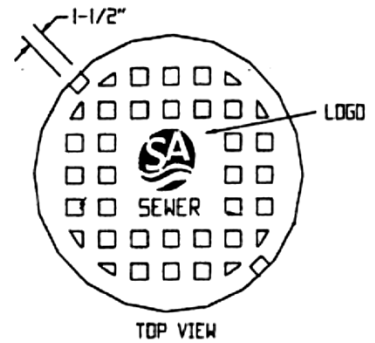

CAPITOL FOUNDRY OF VA, INC.

2856 CRUSADER CIRCLE
VIRGINIA BEACH, VA 23453

PHONE: (757) 427-9431

FAX: (757) 427-9308

www.capitolfoundry.net

PRINCE WILLIAM COUNTY WATERTIGHT FRAME & COVER

MATERIAL SPEC: ASTM A-48 CLASS 35B