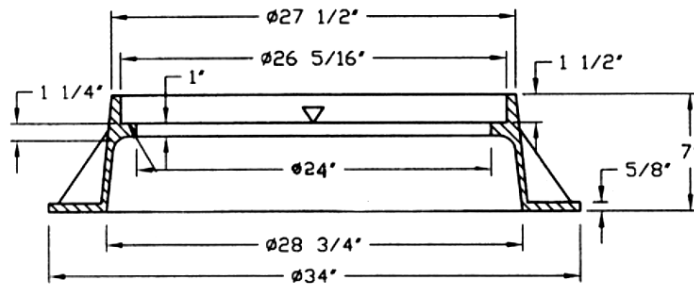

FRAME SECTION

NEW KENT / HENRICO COUNTY STANDARD MANHOLE FRAME & COVER

MATERIAL SPEC: ASTM A-48 CLASS 35B

ITEM #MH-1678*NK/HC