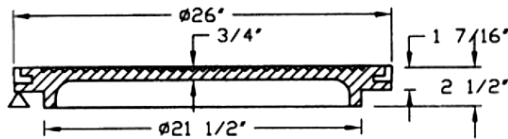

CAPITOL FOUNDRY OF VA, INC.

2856 CRUSADER CIRCLE
VIRGINIA BEACH, VA 23453

PHONE: (757) 427-9431

FAX: (757) 427-9308

www.capitolfoundry.net

ALSO AVAILABLE IN 4"
TALL FRAME

COVER SECTION