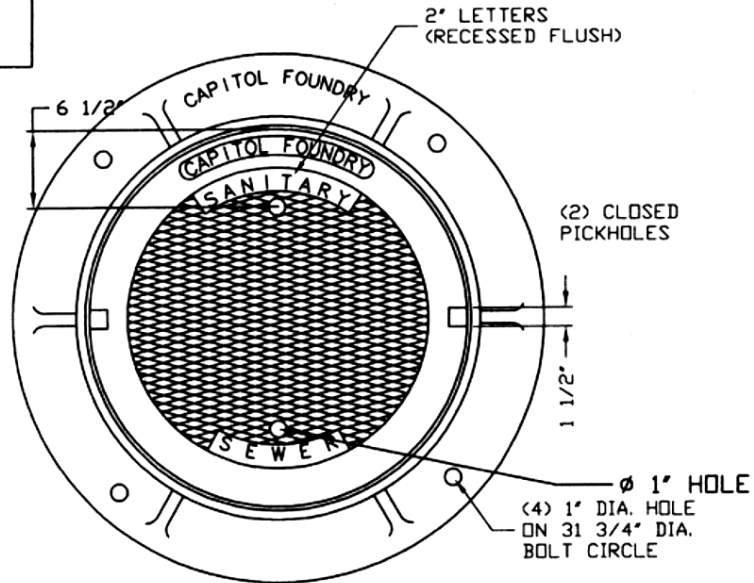

CAPITOL FOUNDRY OF VA, INC.

2856 CRUSADER CIRCLE
VIRGINIA BEACH, VA 23453

PHONE: (757) 427-9431

FAX: (757) 427-9308

www.capitolfoundry.net

ALSO AVAILABLE IN 4"
TALL FRAME

COVER SECTION