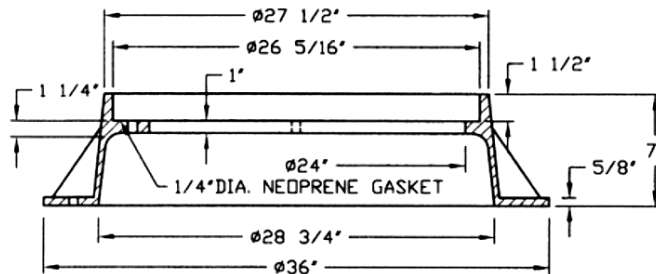

FRAME SECTION X-X

AVAILABLE MADE
IN USA

STANDARD 24" BOLTED WATERTIGHT FRAME & COVER

MATERIAL SPEC: ASTM A-48 CLASS 35B

ITEM #MH-1678*JC-WT