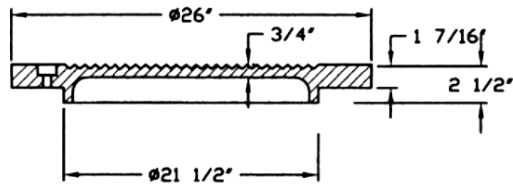

CAPITOL FOUNDRY OF VA, INC.

2856 CRUSADER CIRCLE
VIRGINIA BEACH, VA 23453

PHONE: (757) 427-9431

FAX: (757) 427-9308

www.capitolfoundry.net

COVER SECTION X-X