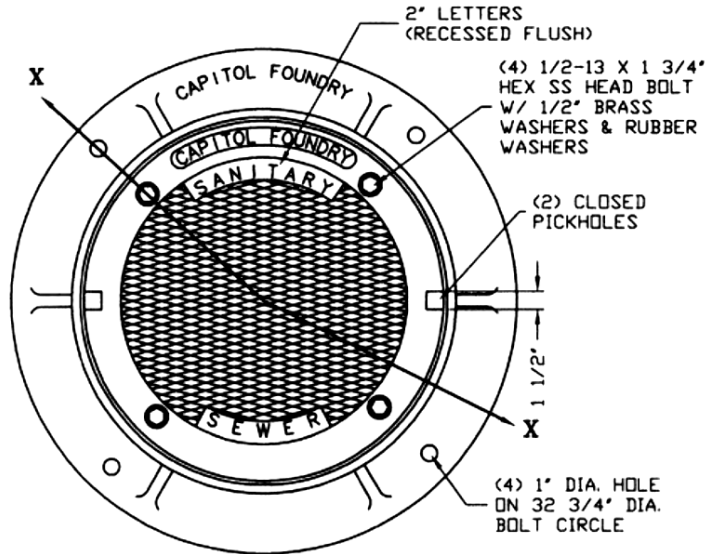

CAPITOL FOUNDRY OF VA, INC.

2856 CRUSADER CIRCLE
VIRGINIA BEACH, VA 23453

PHONE: (757) 427-9431

FAX: (757) 427-9308

www.capitolfoundry.net

COVER SECTION X-X