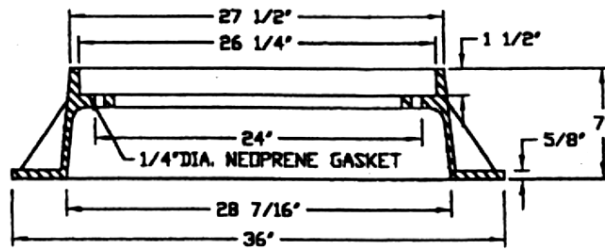

FRAME SECTION

AVAILABLE MADE IN
USA

TOWN OF FRONT ROYAL WATERTIGHT MANHOLE FRAME & COVER

MATERIAL SPEC: ASTM A-48 CLASS 35B

ITEM #MH-1678*FR-WT