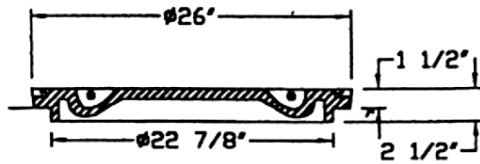

CAPITOL FOUNDRY OF VA, INC.

2856 CRUSADER CIRCLE
VIRGINIA BEACH, VA 23453
PHONE: (757) 427-9431
FAX: (757) 427-9308
www.capitolfoundry.net

COVER SECTION