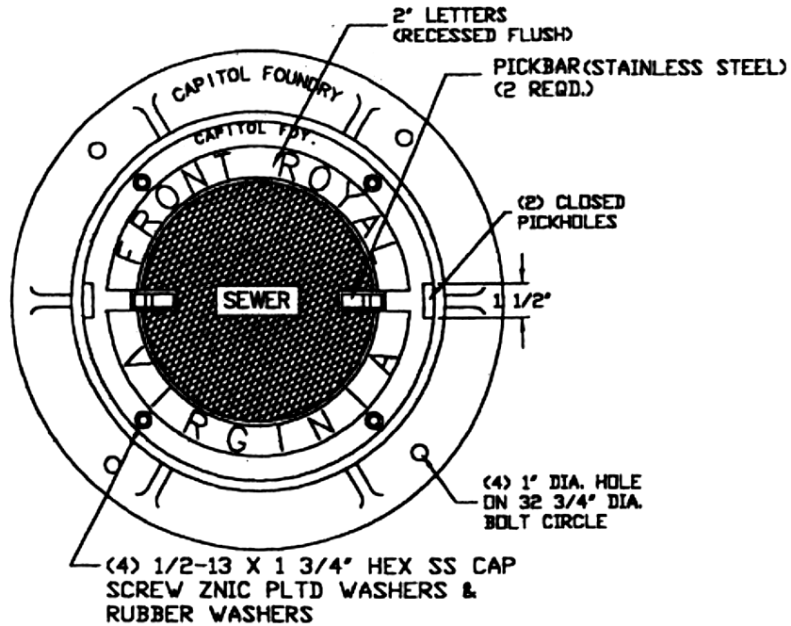

CAPITOL FOUNDRY OF VA, INC.

2856 CRUSADER CIRCLE
VIRGINIA BEACH, VA 23453
PHONE: (757) 427-9431
FAX: (757) 427-9308
www.capitolfoundry.net

COVER SECTION