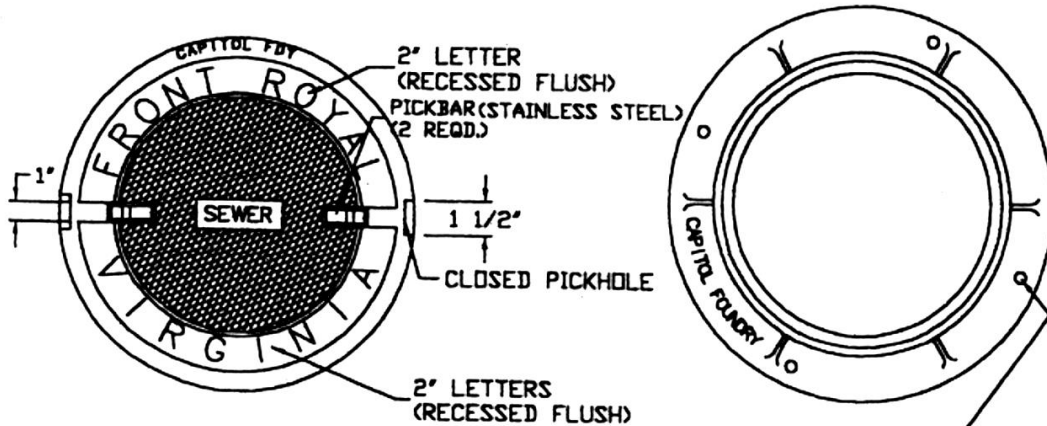

# CAPITOL FOUNDRY OF VA, INC.

2856 CRUSADER CIRCLE  
 VIRGINIA BEACH, VA 23453

PHONE: (757) 427-9431

FAX: (757) 427-9308

www.capitolfoundry.net

COVER SECTION

4 NOS. 1" DIA.  
 HOLE ON 22 3/4"  
 DIA. BOLT CIRCLE

FRAME SECTION

BOTTOM VIEW  
 OF COVER

AVAILABLE MADE  
 IN USA

TOWN OF FRONT ROYAL STANDARD MANHOLE FRAME & COVER

MATERIAL SPEC: ASTM A-48 CLASS 35B

ITEM #MH-1678\*FR