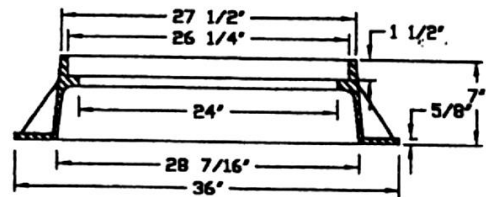

# CAPITOL FOUNDRY OF VA, INC.

2856 CRUSADER CIRCLE  
 VIRGINIA BEACH, VA 23453

PHONE: (757) 427-9431

FAX: (757) 427-9308

www.capitolfoundry.net

COVER SECTION

4 NOS. 1" DIA.  
 HOLE ON 22 3/4"  
 DIA. BOLT CIRCLE

FRAME SECTION

BOTTOM VIEW  
 OF COVER

AVAILABLE MADE  
 IN USA

TOWN OF FRONT ROYAL STANDARD MANHOLE FRAME & COVER

MATERIAL SPEC: ASTM A-48 CLASS 35B

ITEM #MH-1678\*FR