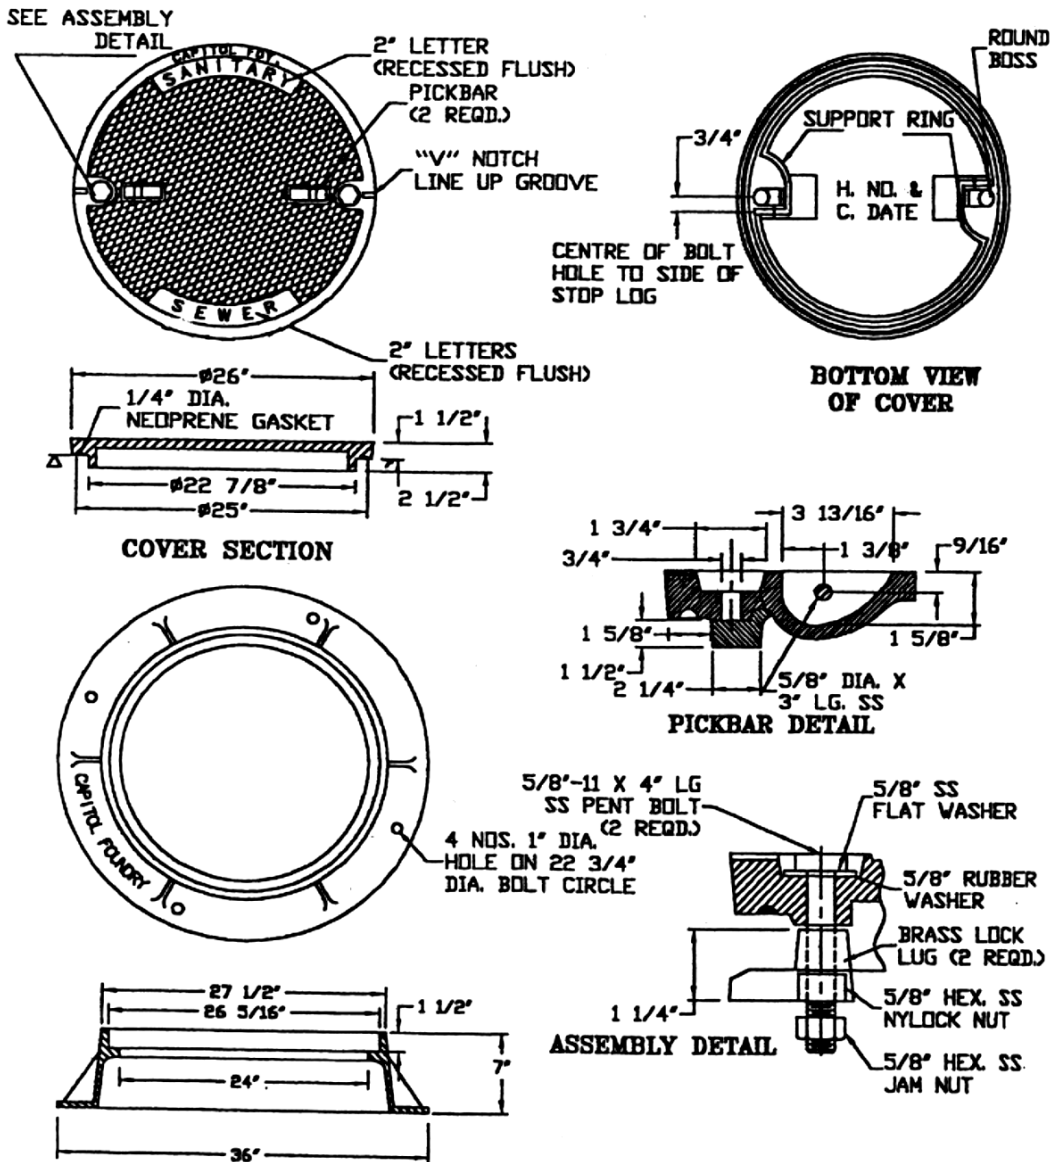

# CAPITOL FOUNDRY OF VA, INC.

2856 CRUSADER CIRCLE  
VIRGINIA BEACH, VA 23453

PHONE: (757) 427-9431

FAX: (757) 427-9308

www.capitolfoundry.net

ALSO AVAILABLE IN  
4" TALL FRAME

STANDARD 24" CAM LOCK WATERTIGHT MANHOLE FRAME & COVER

MATERIAL SPEC: ASTM A-48 CLASS 35B

ITEM #MH-1678\*CL-WT