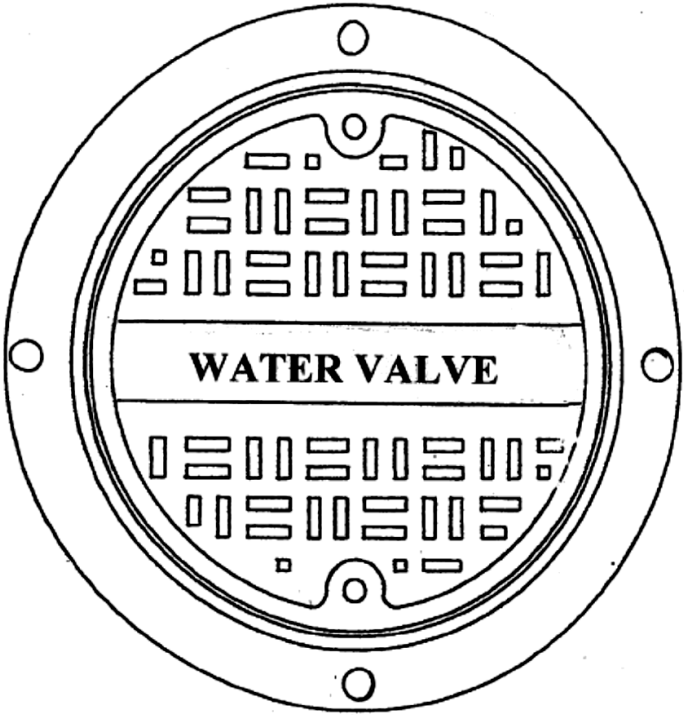

CAPITOL FOUNDRY OF VA, INC.

2856 CRUSADER CIRCLE
VIRGINIA BEACH, VA 23453

PHONE: (757) 427-9431

FAX: (757) 427-9308

www.capitolfoundry.net

ALSO AVAILABLE IN
9" TALL FRAME

STANDARD 24" X 4" TALL 'WATER VALVE' FRAME & COVER