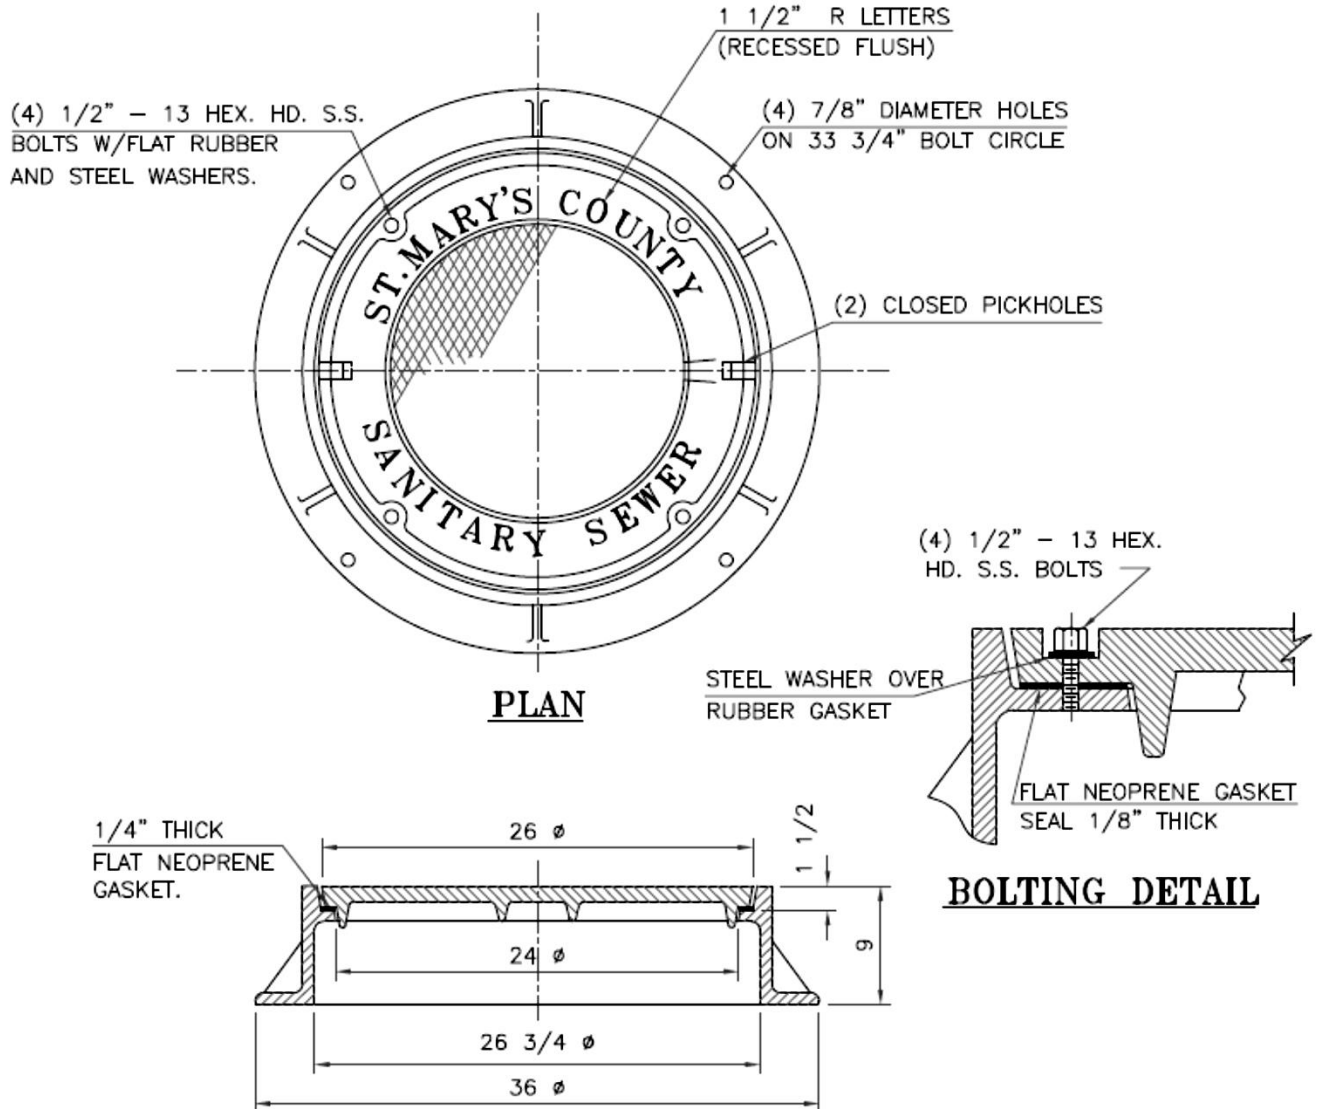

# CAPITOL FOUNDRY OF VA, INC.

2856 CRUSADER CIRCLE  
VIRGINIA BEACH, VA 23453

PHONE: (757) 427-9431

FAX: (757) 427-9308

www.capitolfoundry.net

ST. MARY'S COUNTY WATERTIGHT MANHOLE FRAME & COVER

MATERIAL SPEC: ASTM A-48 CLASS 35B

ITEM #MH-1676\*SM-WT