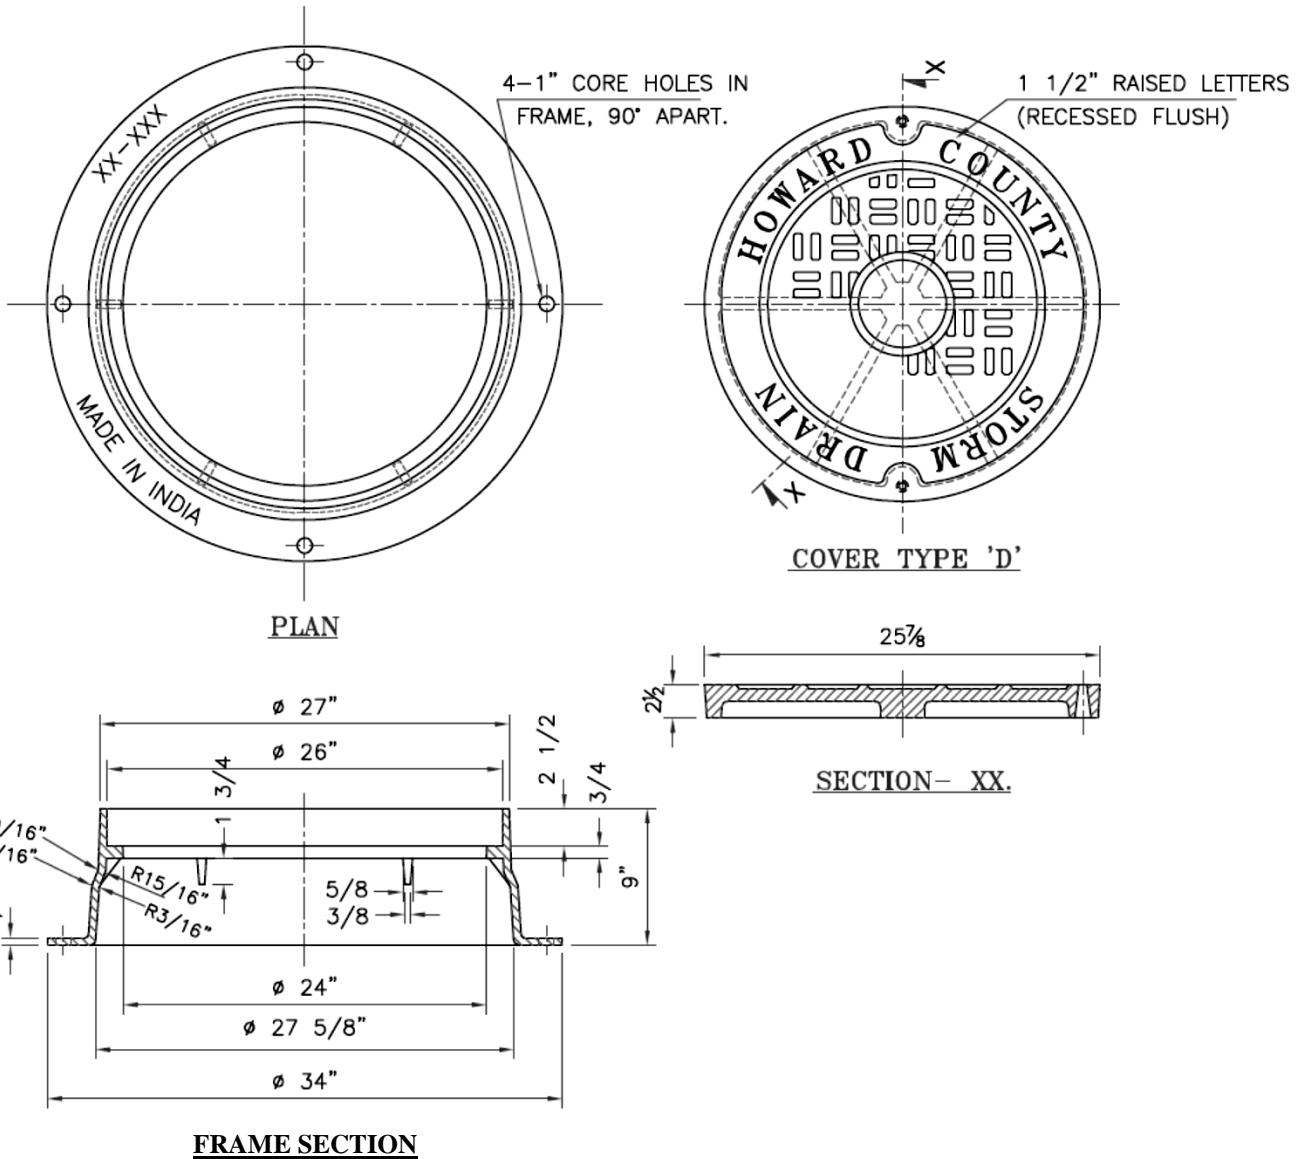

CAPITOL FOUNDRY OF VA, INC.

2856 CRUSADER CIRCLE
VIRGINIA BEACH, VA 23453

PHONE: (757) 427-9431

FAX: (757) 427-9308

www.capitolfoundry.net

HOWARD COUNTY 'STORM DRAIN' MANHOLE FRAME & COVER

MATERIAL SPEC: ASTM A-48 CLASS 35B

ITEM #MH-1676*HC-SD