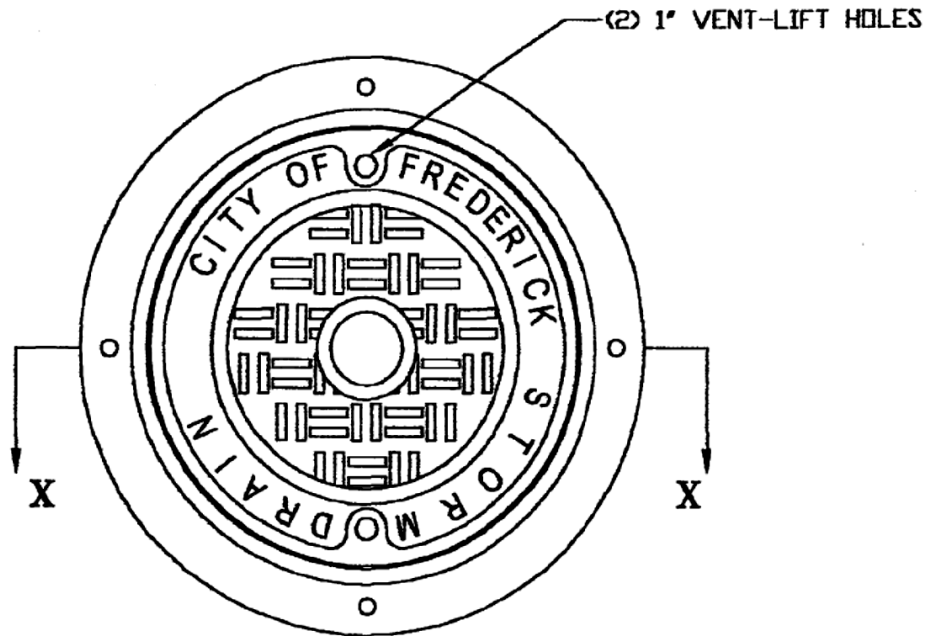

CAPITOL FOUNDRY OF VA, INC.

2856 CRUSADER CIRCLE
VIRGINIA BEACH, VA 23453

PHONE: (757) 427-9431

FAX: (757) 427-9308

www.capitolfoundry.net

AVAILABLE IN 4"
TALL FRAME

SECTION -XX

CITY OF FREDERICK 24" 'STORM DRAIN' FRAME & COVER