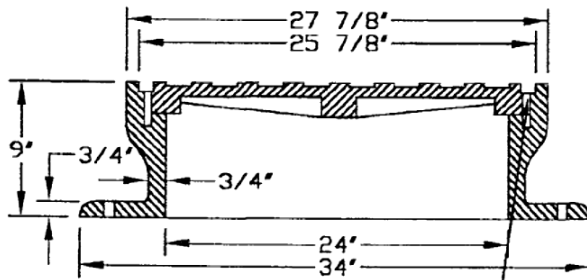

SECTION -XX

PROVISION FOR EASEMENT