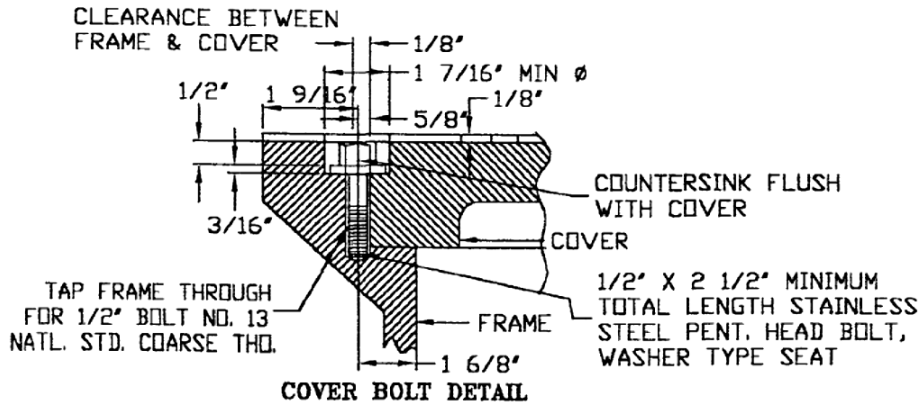

## CHARLES COUNTY EASEMENT FRAME & COVER

MATERIAL SPEC: ASTM A-48 CLASS 35B

ITEM #MH-1676\*CC-VP