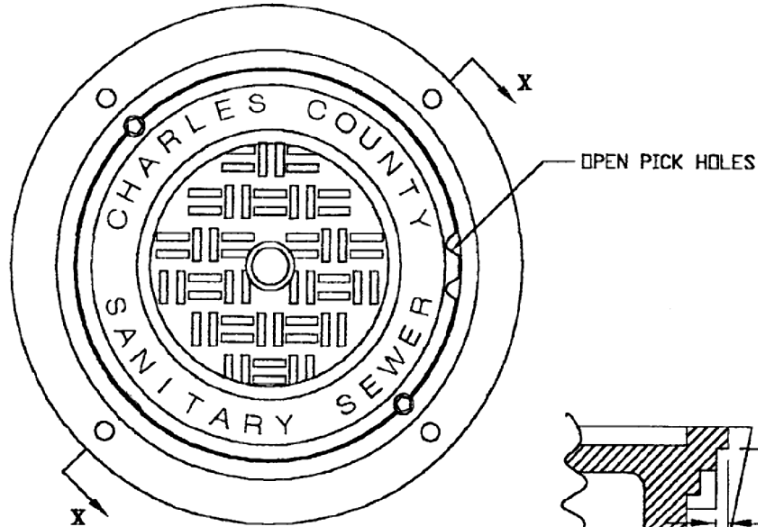

CAPITOL FOUNDRY OF VA, INC.

2856 CRUSADER CIRCLE
VIRGINIA BEACH, VA 23453
PHONE: (757) 427-9431
FAX: (757) 427-9308
www.capitolfoundry.net

DETAIL OF PICKHOLE