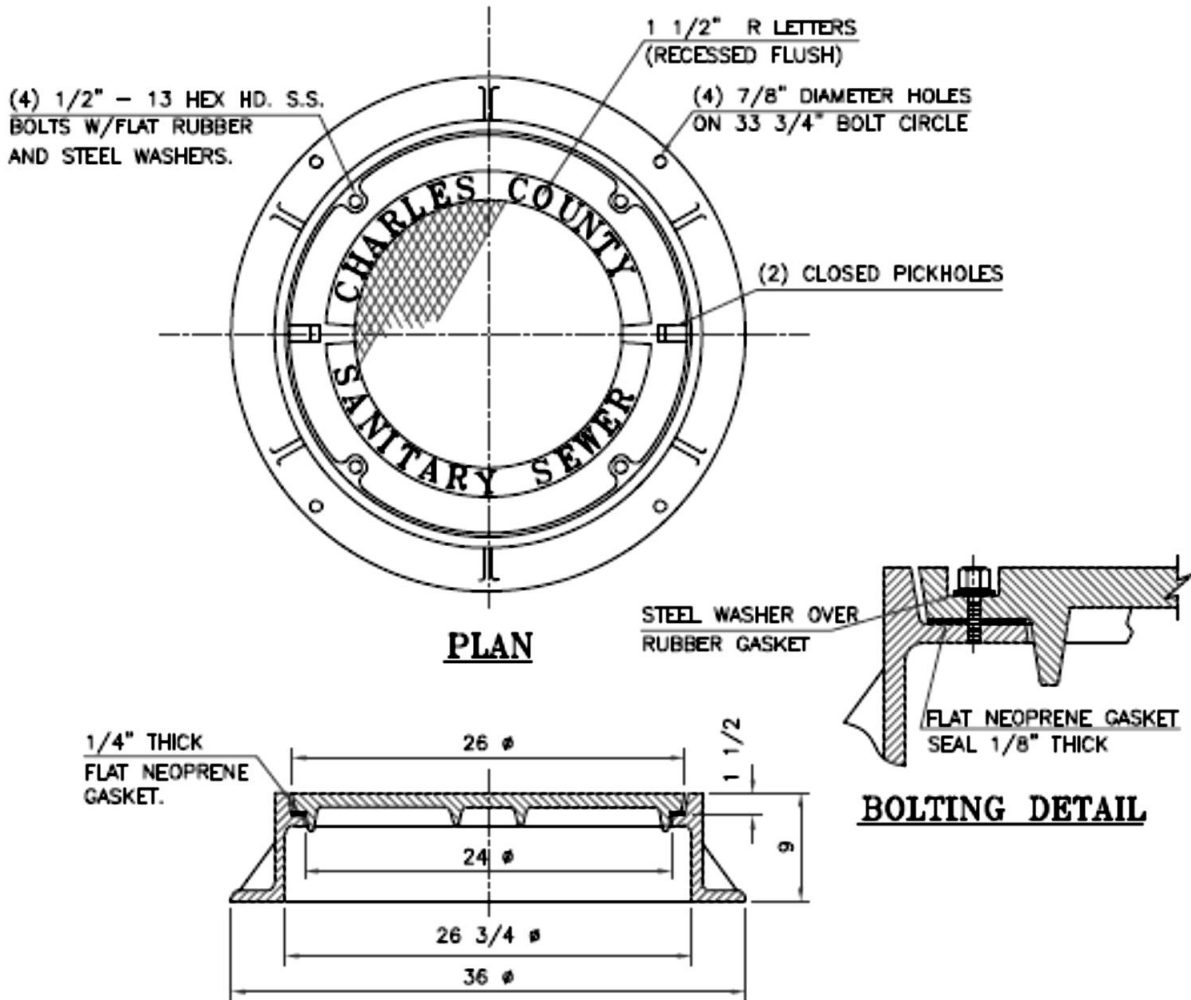

CAPITOL FOUNDRY OF VA, INC.

2856 CRUSADER CIRCLE
VIRGINIA BEACH, VA 23453

PHONE: (757) 427-9431

FAX: (757) 427-9308

www.capitolfoundry.net

CHARLES COUNTY WATERTIGHT MANHOLE FRAME & COVER

MATERIAL SPEC: ASTM A-48 CLASS 35B

ITEM #MH-1676*CC-WT