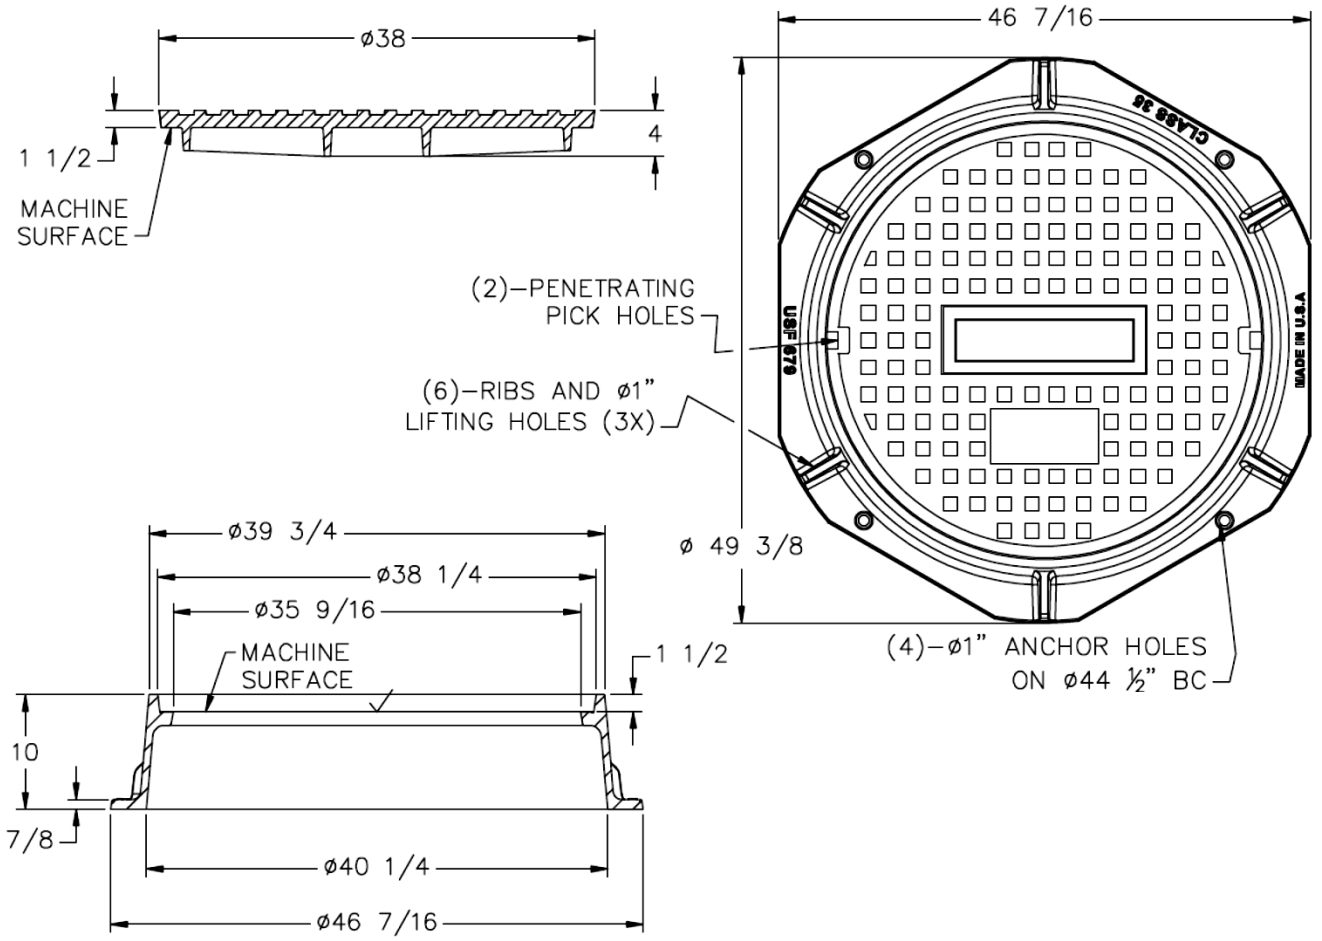

CAPITOL FOUNDRY OF VA, INC.

2856 CRUSADER CIRCLE
VIRGINIA BEACH, VA 23453

PHONE: (757) 427-9431

FAX: (757) 427-9308

www.capitolfoundry.net

MADE IN USA

STANDARD 36" UTILITY MANHOLE FRAME & COVER

MATERIAL SPEC: ASTM A-48 CLASS 35B

ITEM #MH-1640*D