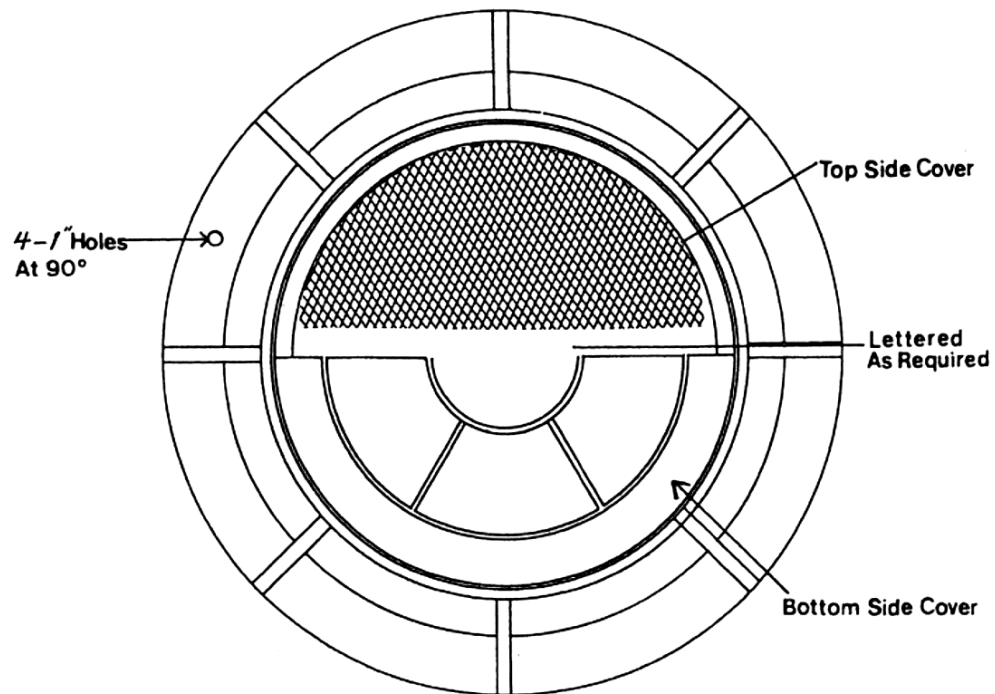

CAPITOL FOUNDRY OF VA, INC.

2856 CRUSADER CIRCLE
VIRGINIA BEACH, VA 23453

PHONE: (757) 427-9431

FAX: (757) 427-9308

www.capitolfoundry.net

AVAILABLE IN 5 5/8"
TALL FRAME

AVAILABLE
MADE IN USA

30" UTILITY MANHOLE FRAME & COVER

MATERIAL SPEC: ASTM A-48 CLASS 35B

ITEM #MH-1640*