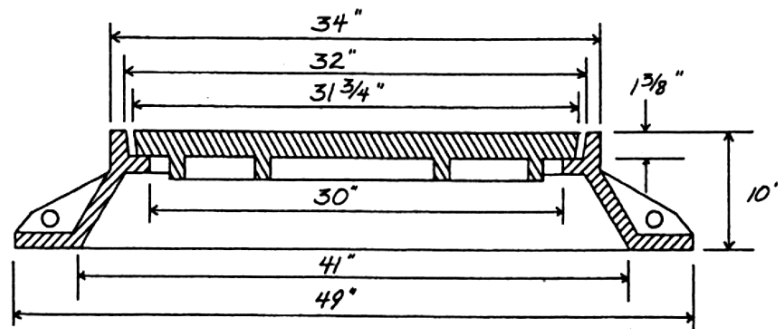

CAPITOL FOUNDRY OF VA, INC.

2856 CRUSADER CIRCLE
VIRGINIA BEACH, VA 23453

PHONE: (757) 427-9431

FAX: (757) 427-9308

www.capitolfoundry.net

AVAILABLE IN 5 5/8"
TALL FRAME

AVAILABLE
MADE IN USA

30" UTILITY MANHOLE FRAME & COVER

MATERIAL SPEC: ASTM A-48 CLASS 35B

ITEM #MH-1640*