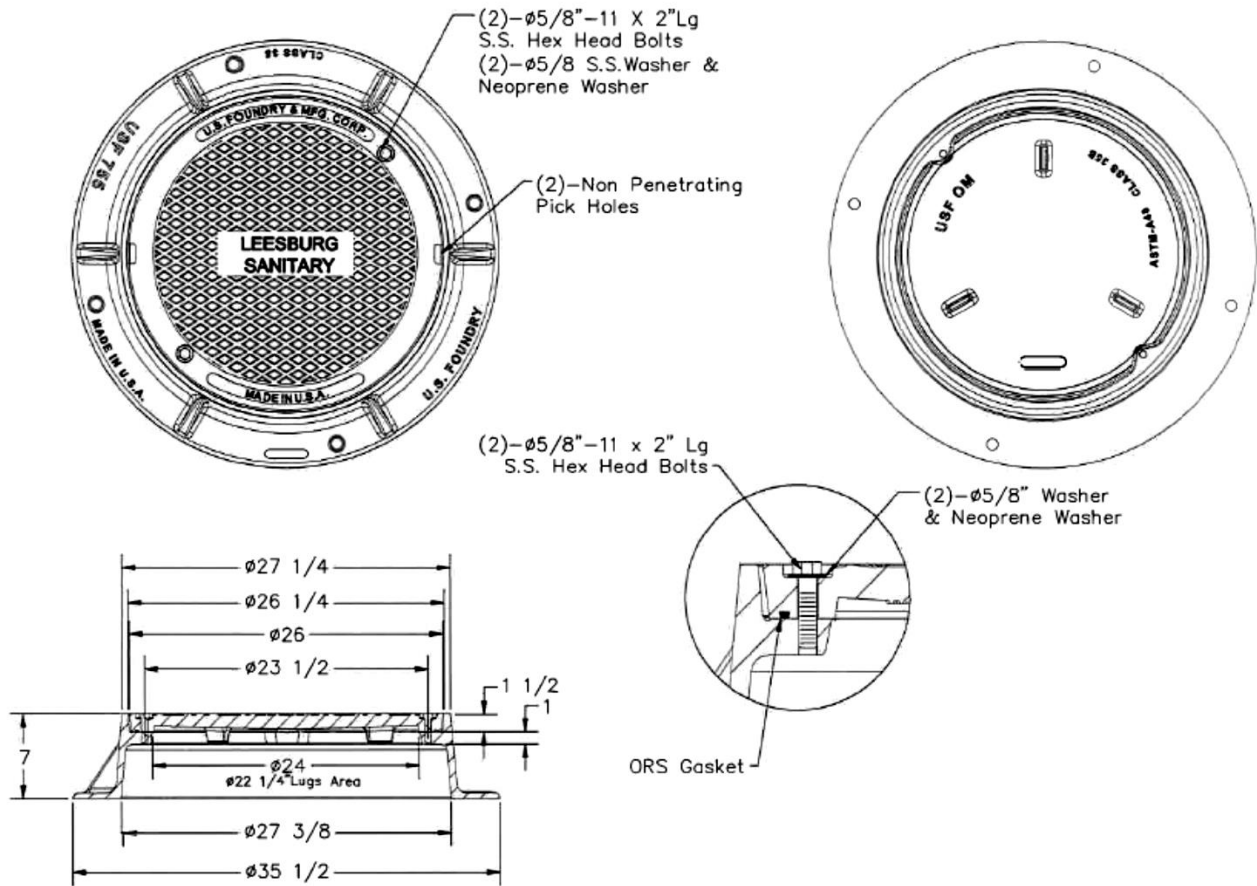

CAPITOL FOUNDRY OF VA, INC.

2856 CRUSADER CIRCLE
VIRGINIA BEACH, VA 23453

PHONE: (757) 427-9431

FAX: (757) 427-9308

www.capitolfoundry.net

TOWN OF LEESBURG WATERTIGHT FRAME & COVER

MATERIAL SPEC: ASTM A-48 CLASS 35B